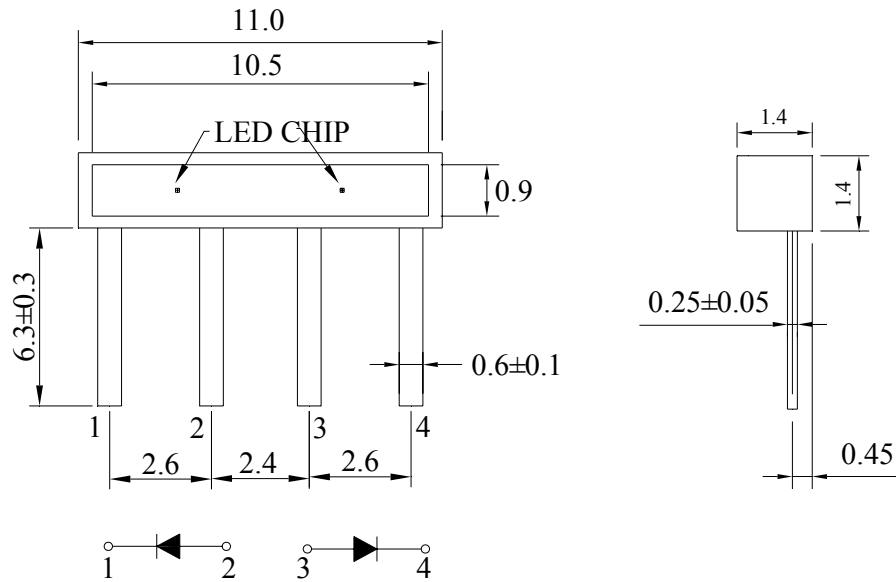

SPECIFICATION

PART NO. : LT1D73-AN-UR

1.4 x 11.0mm SIDE VIEW LAMP

Approved by

Checked by

Prepared by

Tung

Lian

Show

Package Dimensions

Notes:

1. All dimensions are in mm.
2. Tolerance is ±0.25mm unless otherwise noted.

Description

Part No.	LED Chip		Lens Color
	Material	Emitting Color	
LT1D73-AN-UR	AlGaAs/AlGaAs	Super Red	Water Clear