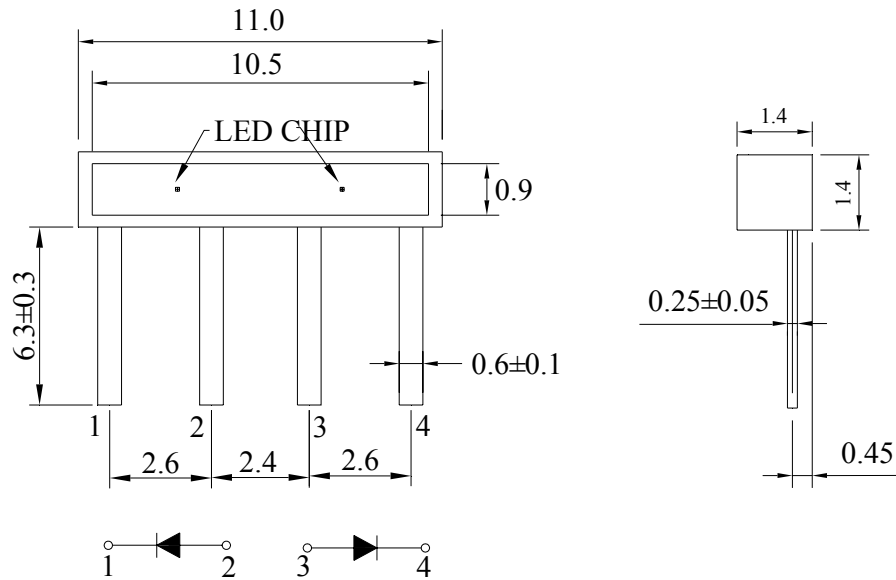

# SPECIFICATION

*PART NO. : LT1D73-AN*

*1.4 x11.0mm SIDE VIEW LAMP*

Approved by

Checked by

Prepared by

*Tung*

*Lian*

### Package Dimensions

### Notes:

1. All dimensions are in mm.
2. Tolerance is  $\pm 0.25$ mm unless otherwise noted.