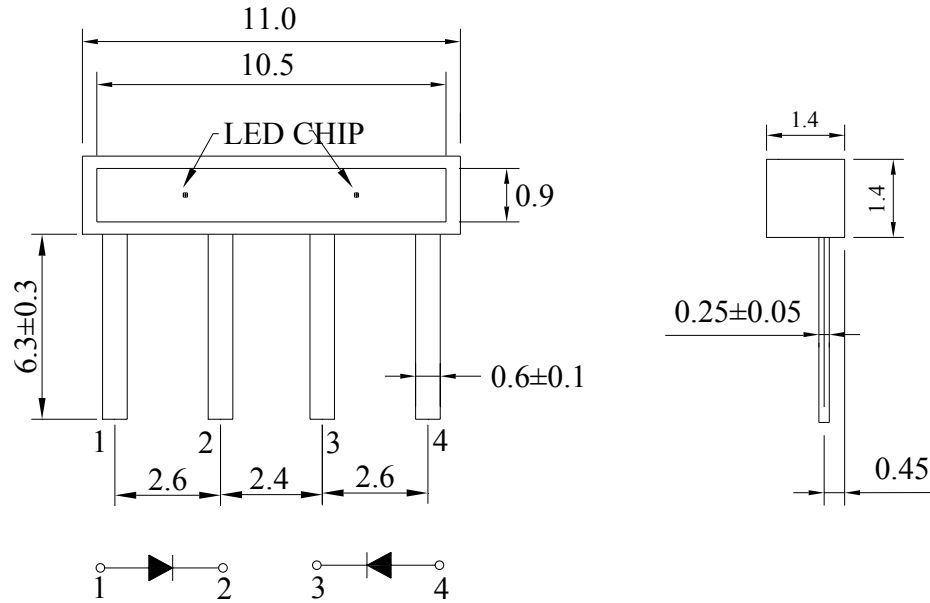

SPECIFICATION

PART NO. : LT1D43-AN

1.4 x 11.0mm SIDE VIEW LAMP

Approved by

Checked by

Prepared by

Tung

Lian

Show

Package Dimensions

Notes:

1. All dimensions are in mm.
2. Tolerance is ±0.25mm unless otherwise noted.

Description

Part No.	LED Chip		Lens Color
	Material	Emitting Color	
LT1D43-AN	GaAsP/GaP	Orange	Water Clear