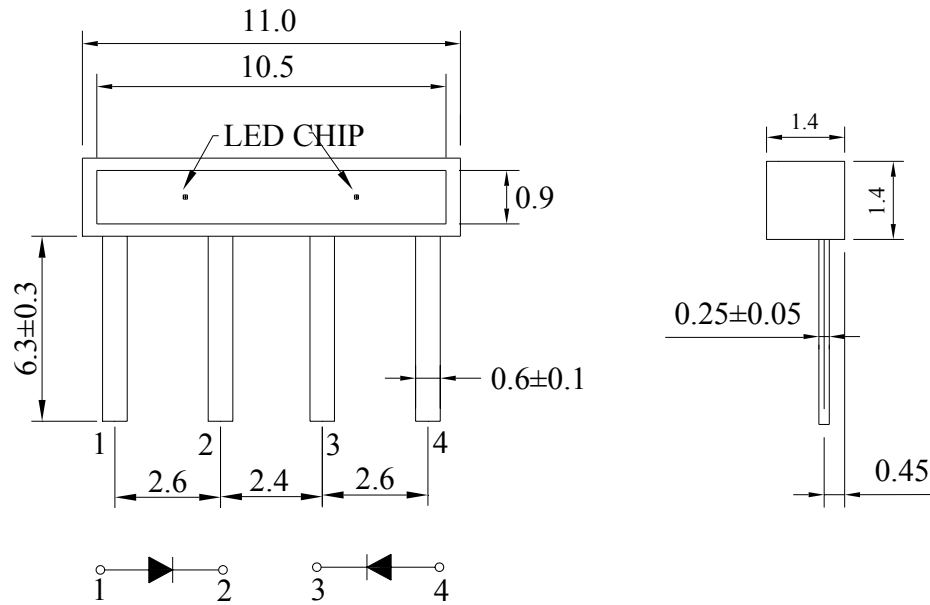

SPECIFICATION

PART NO. : LT1D23-AN

1.4 x11.0mm SIDE VIEW LAMP

Approved by

Checked by

Prepared by

Tung

Lian

Show

Package Dimensions

Notes:

1. All dimensions are in mm.
2. Tolerance is ±0.25mm unless otherwise noted.

Description

Part No.	LED Chip		Lens Color
	Material	Emitting Color	
LT1D23-AN	GaP/GaP	Green	Water Clear