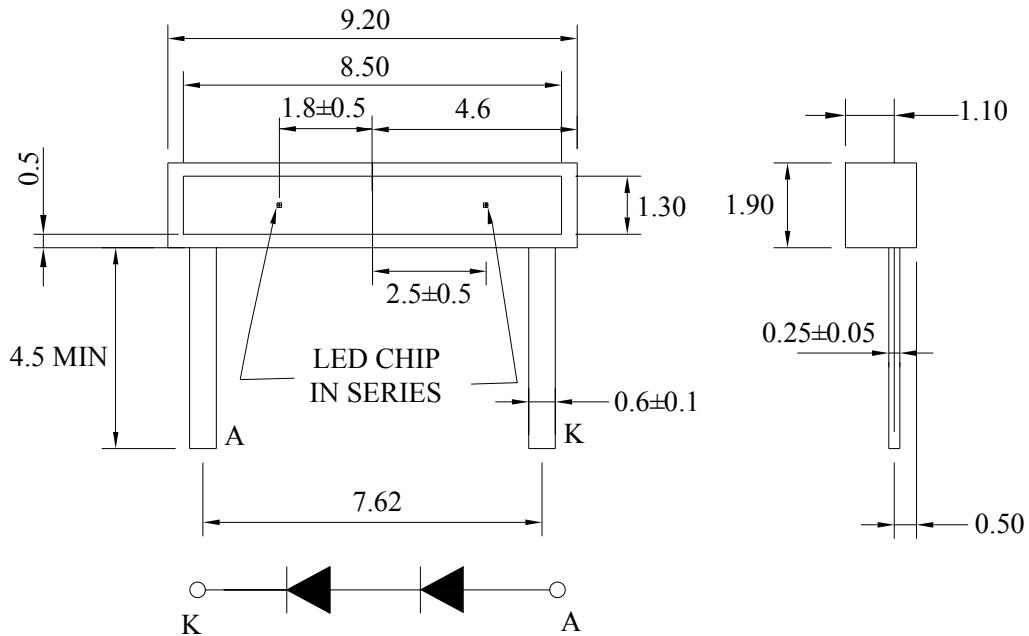

SPECIFICATION

PART NO. : LT1F13-A2-UJF7

1.9 x 9.2mm SIDE VIEW LAMP

Approved by	Checked by	Prepared by
<i>Tung</i>	<i>Lian</i>	<i>Show</i>

Package Dimensions

Notes:

1. All dimensions are in mm.
2. Tolerance is ± 0.25 mm unless otherwise noted.

Description

Part No.	LED Chip		Lens Color
	Material	Emitting Color	
LT1F13-A2-UJF7	AlGaInP/Si	Hyper Red	Water Clear