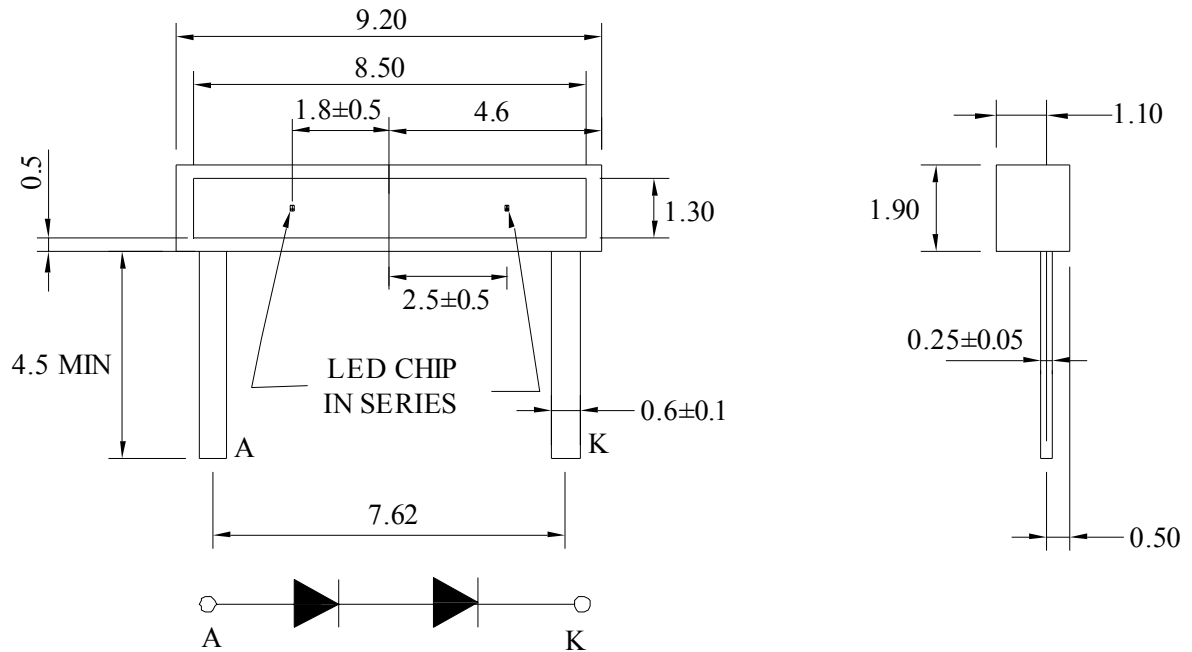

SPECIFICATION

PART NO. : LT1F33-A2-ULE1

1.9 x 9.2mm SIDE VIEW LAMP

Approved by

Checked by

Prepared by

Tung

Lian

Show

Package Dimensions

Notes:

1. All dimensions are in mm.
2. Tolerance is ±0.25mm unless otherwise noted.

Description

Part No.	LED Chip		Lens Color
	Material	Emitting Color	
LT1F33-A2-ULE1	AlGaInP/Si	Yellow	Water Clear