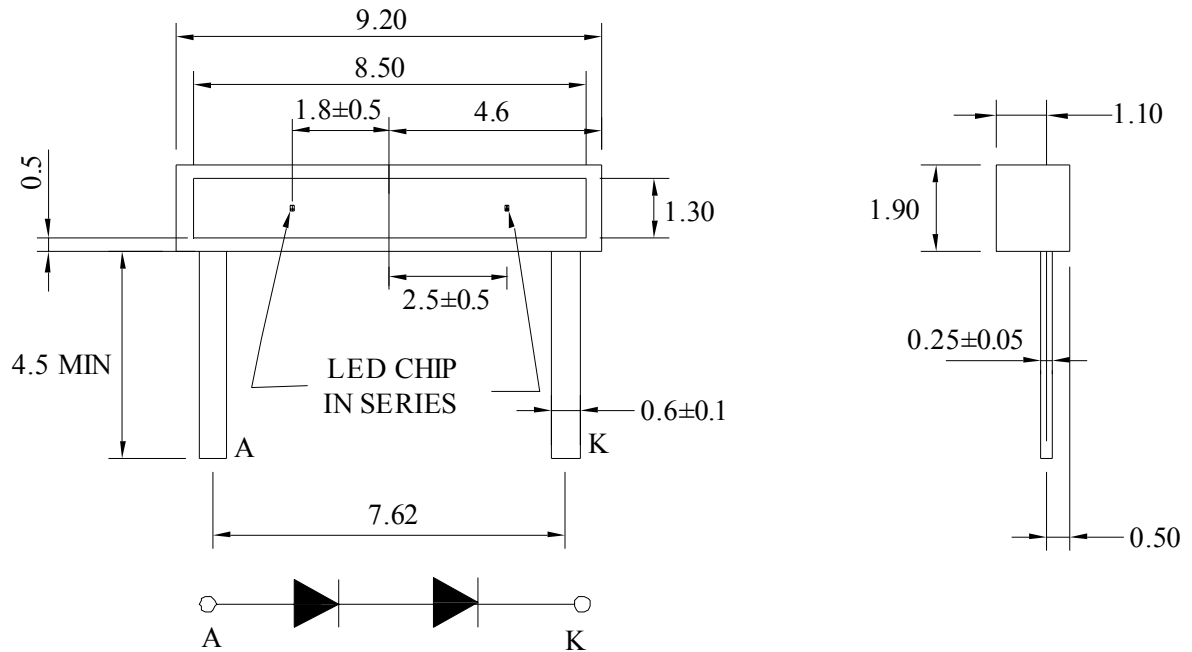

# SPECIFICATION

*PART NO. : LT1FB3-A2-UGE3*

*1.9 x 9.2mm SIDE VIEW LAMP*

Approved by	Checked by	Prepared by
<i>Tung</i>	<i>Lian</i>	<i>Show</i>

### Package Dimensions

Notes:

1. All dimensions are in mm.
2. Tolerance is ±0.25mm unless otherwise noted.

### Description

Part No.	LED Chip		Lens Color
	Material	Emitting Color	
LT1FB3-A2-UGE3	InGaN/Sapphire	Blue	Water Clear