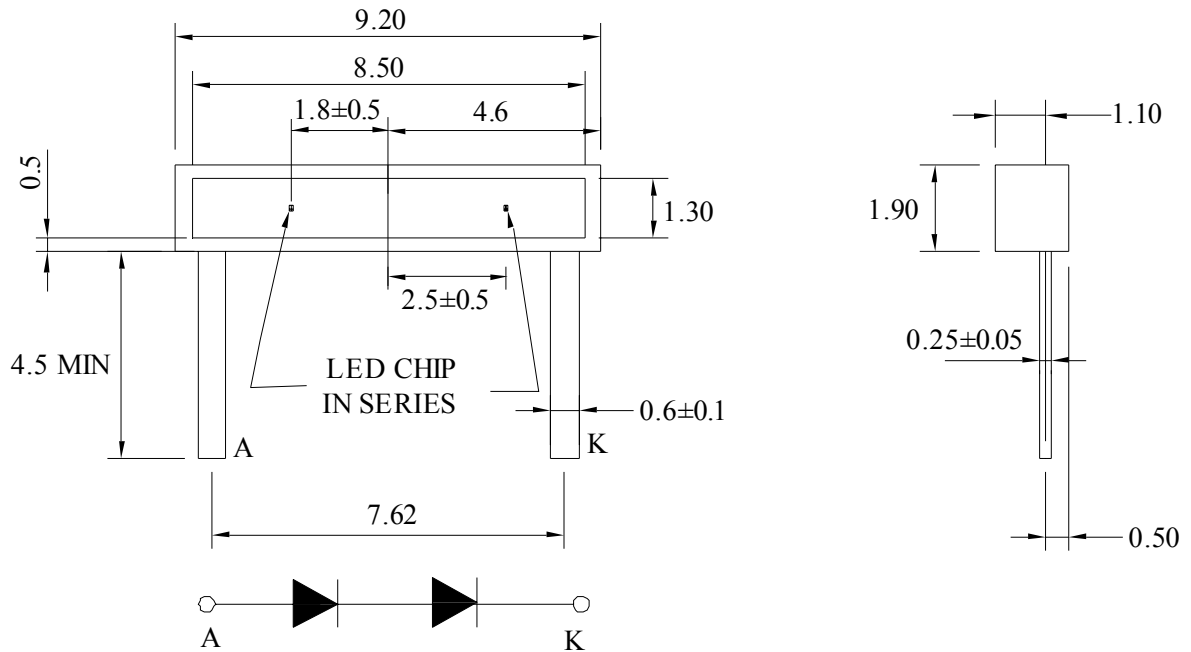

SPECIFICATION

PART NO. : LT1F13-A2

1.9 x 9.2mm SIDE VIEW LAMP

Approved by

Checked by

Prepared by

Tung

Lian

Show

Package Dimensions

Notes:

1. All dimensions are in mm.
2. Tolerance is ±0.25mm unless otherwise noted.

Description

Part No.	LED Chip		Lens Color
	Material	Emitting Color	
LT1F13-A2	GaP/GaP	Red	Water Clear