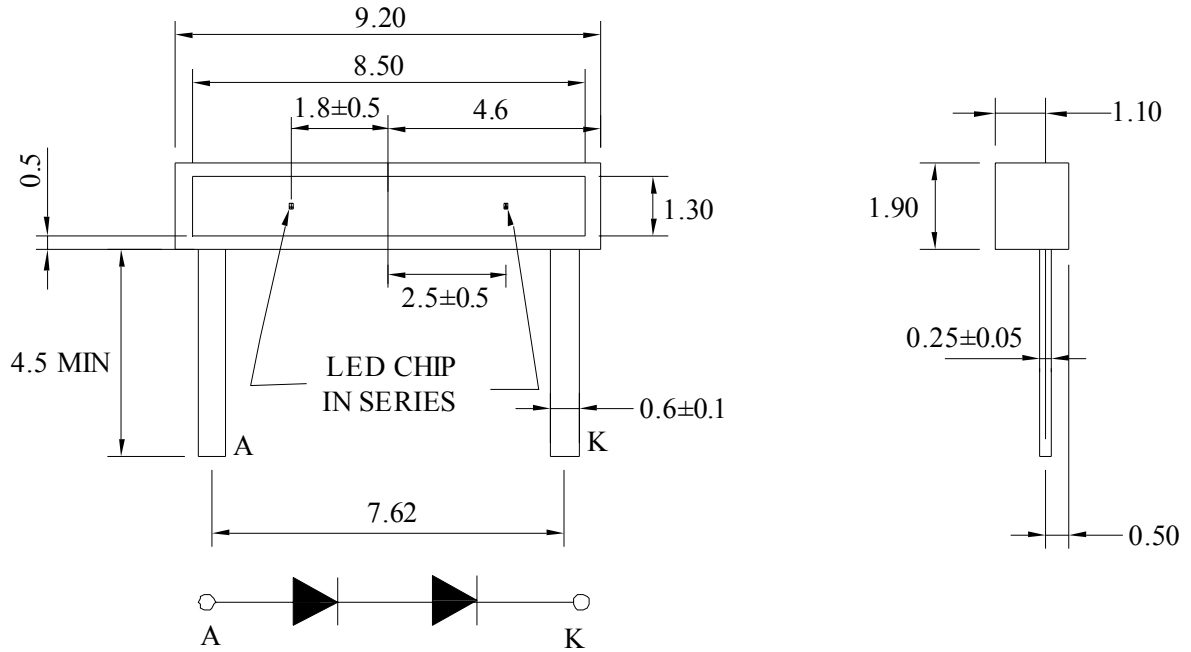

# SPECIFICATION

*PART NO. : LT1F73-A2-UR*

*1.9 x 9.2mm SIDE VIEW LAMP*

Approved by

Checked by

Prepared by

*Tung*

*Lian*

*Show*

**Package Dimensions**

Notes:

1. All dimensions are in mm.
2. Tolerance is  $\pm 0.25$ mm unless otherwise noted.

**Description**

Part No.	LED Chip		Lens Color
	Material	Emitting Color	
LT1F73-A2-UR	AlGaAs/AlGaAs	Super Red	Water Clear