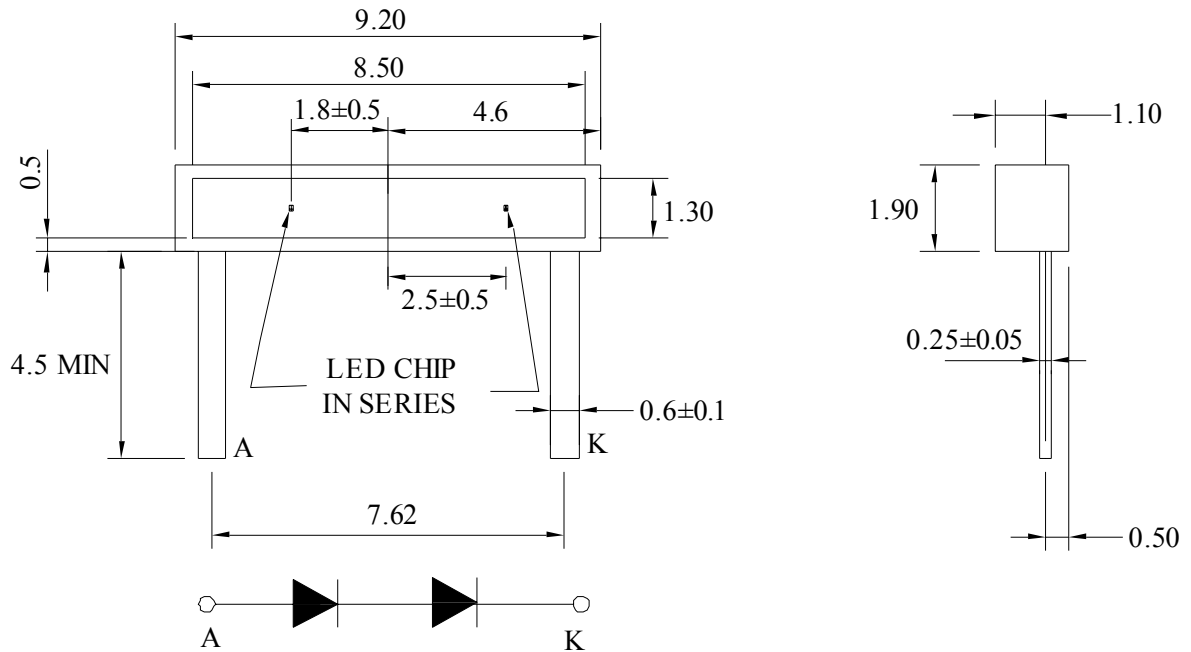

SPECIFICATION

PART NO. : LT1F43-A2

1.9 x 9.2mm SIDE VIEW LAMP

Approved by

Checked by

Prepared by

Tung

Lian

Show

Package Dimensions

Notes:

1. All dimensions are in mm.
2. Tolerance is ±0.25mm unless otherwise noted.

Description

Part No.	LED Chip		Lens Color
	Material	Emitting Color	
LT1F43-A2	GaAsP/GaP	Orange	Water Clear