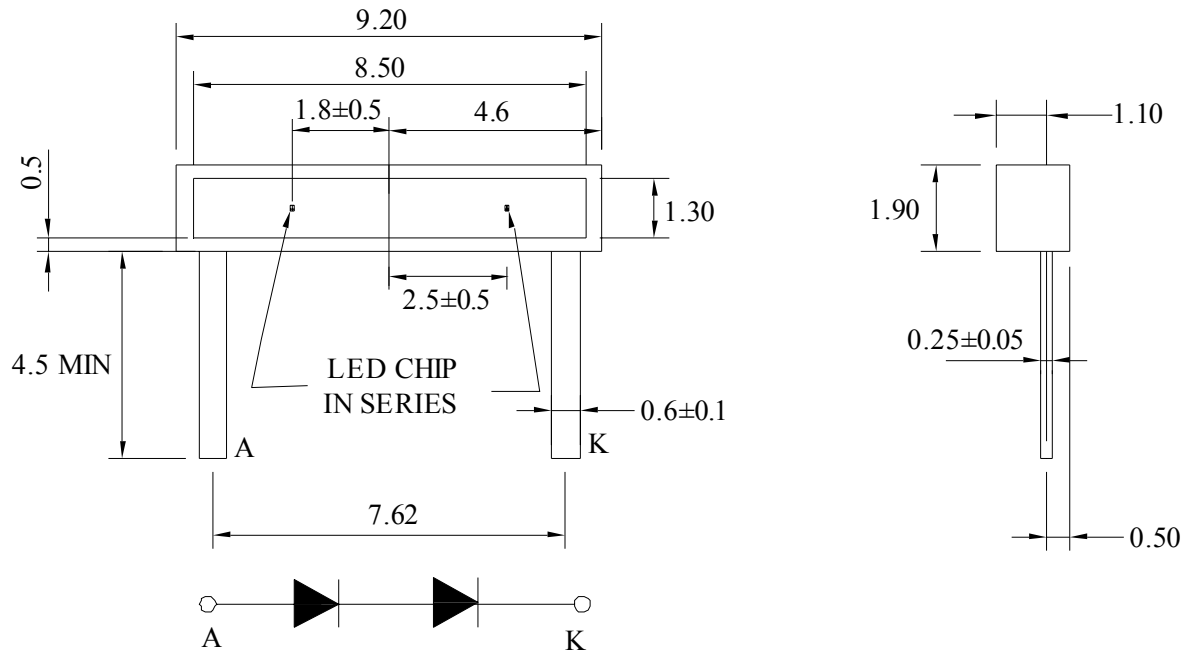

SPECIFICATION

PART NO. : LT1F23-A2

1.9 x 9.2mm SIDE VIEW LAMP

Approved by

Checked by

Prepared by

Tung

Lian

Show

Package Dimensions

Notes:

1. All dimensions are in mm.
2. Tolerance is ±0.25mm unless otherwise noted.

Description

Part No.	LED Chip		Lens Color
	Material	Emitting Color	
LT1F23-A2	GaP/GaP	Green	Water Clear