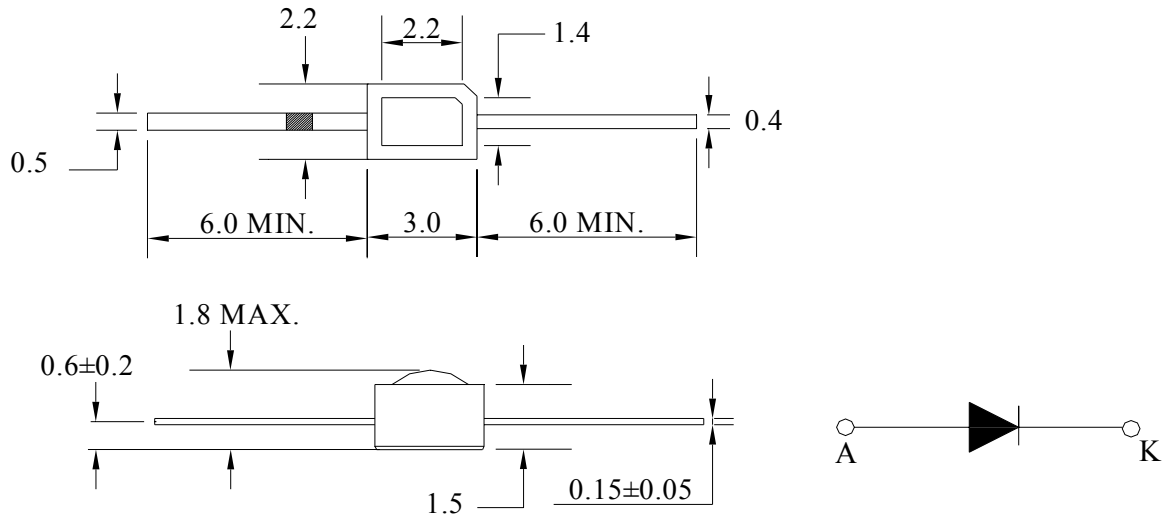

SPECIFICATION

PART NO. : LT4P13-A8-UJF7

2.2 x 3.0mm SMT LED LAMP

Approved by

Checked by

Prepared by

Tung

Lian

Show

Package Dimensions

Notes:

1. All dimensions are in mm.
2. Tolerance is ±0.25mm unless otherwise noted.

Description

Part No.	LED Chip		Lens Color
	Material	Emitting Color	
LT4P13-A8-UJF7	AlGaInP/Si	Hyper Red	Water Clear