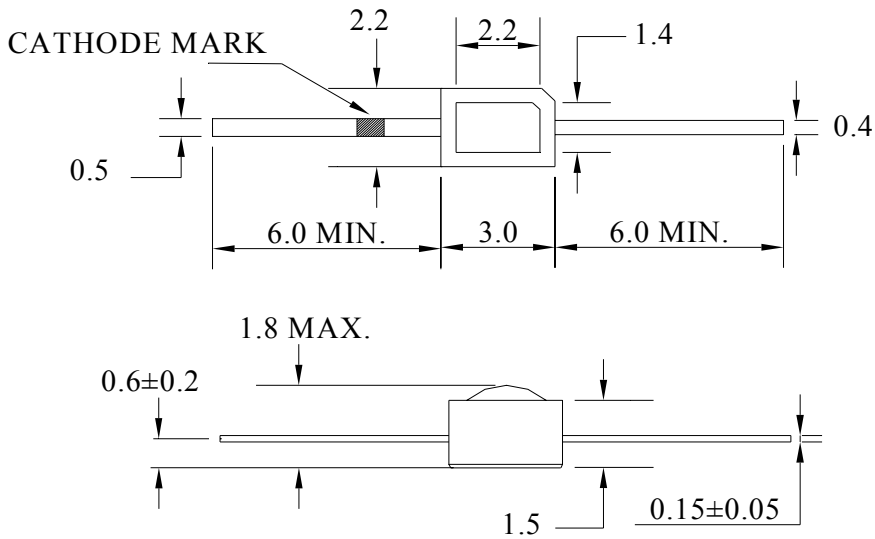

SPECIFICATION

PART NO. : LT4P33-A8-ULE1

2.2 x 3.0mm SMT LED LAMP

Approved by	Checked by	Prepared by
<i>Tung</i>	<i>Lian</i>	<i>Show</i>

Package Dimensions

Notes:

1. All dimensions are in mm.
2. Tolerance is ±0.25mm unless otherwise noted.

Description

Part No.	LED Chip		Lens Color
	Material	Emitting Color	
LT4P33-A8-ULE1	AlGaInP/Si	Yellow	Water Clear