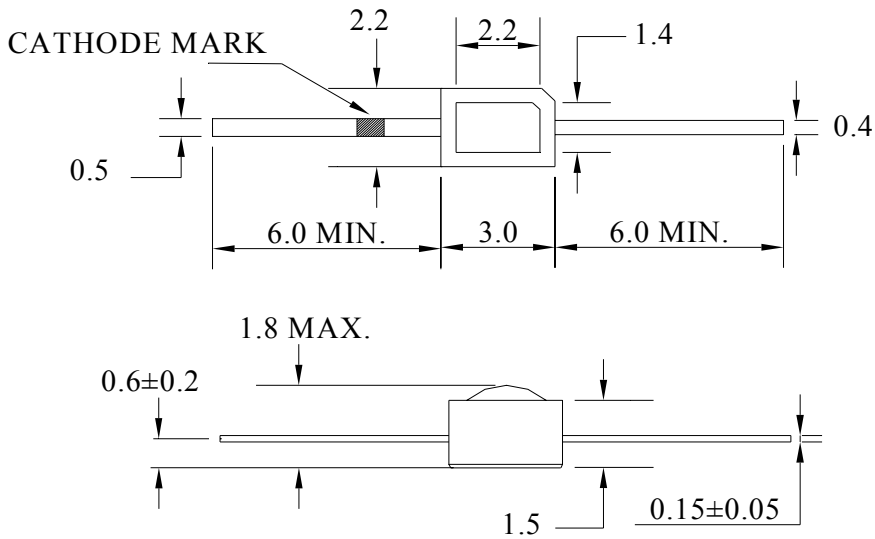

SPECIFICATION

PART NO. : LT4P23-A8-UDC9

2.2 x 3.0mm SMT LED LAMP

Approved by	Checked by	Prepared by
<i>Tung</i>	<i>Lian</i>	<i>Show</i>

Package Dimensions

Notes:

1. All dimensions are in mm.
2. Tolerance is ± 0.25 mm unless otherwise noted.

Description

Part No.	LED Chip		Lens Color
	Material	Emitting Color	
LT4P23-A8-UDC9	InGaN/Sapphire	True Green	Water Clear