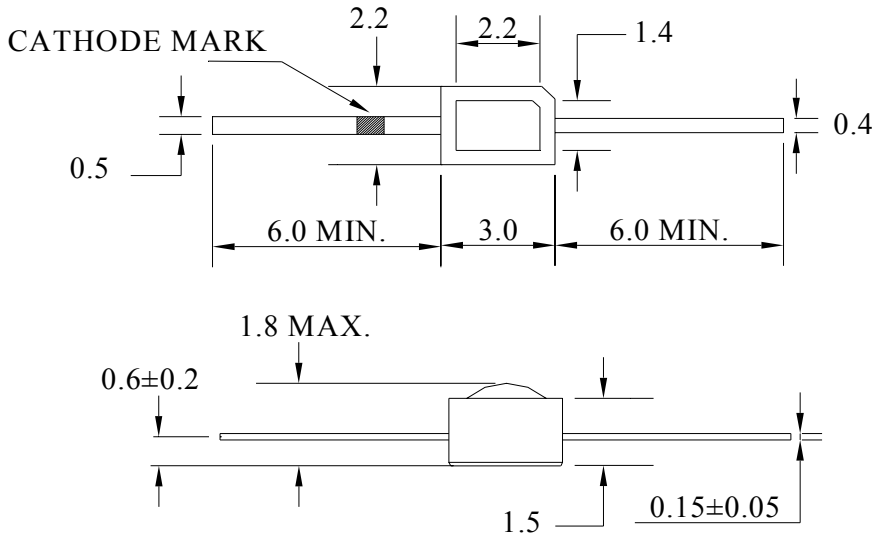

SPECIFICATION

PART NO. : LT4PB3-A8-UGE3

2.2 x 3.0mm SMT LED LAMP

Approved by	Checked by	Prepared by
<i>Tung</i>	<i>Lian</i>	<i>Show</i>

Package Dimensions

Notes:

1. All dimensions are in mm.
2. Tolerance is ±0.25mm unless otherwise noted.

Description

Part No.	LED Chip		Lens Color
	Material	Emitting Color	
LT4PB3-A8-UG3	InGaN/Sapphire	Blue	Water Clear