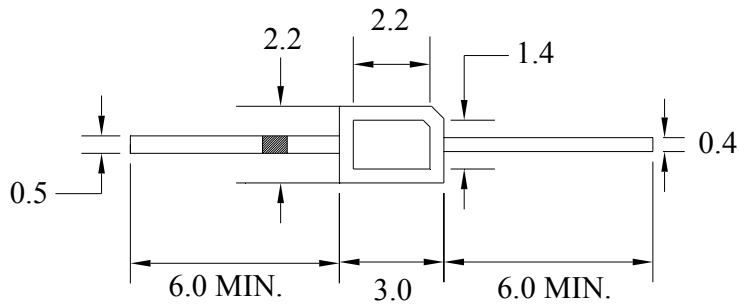

SPECIFICATION

PART NO. : LT4P13-A8

2.2 x 3.0mm SMT LED LAMP

Approved by

Checked by

Prepared by

Tung

Lian

Show

Package Dimensions

Notes:

1. All dimensions are in mm.
2. Tolerance is ±0.25mm unless otherwise noted.

Description

Part No.	LED Chip		Lens Color
	Material	Emitting Color	
LT4P13-A8	GaP/GaP	Red	Water Clear