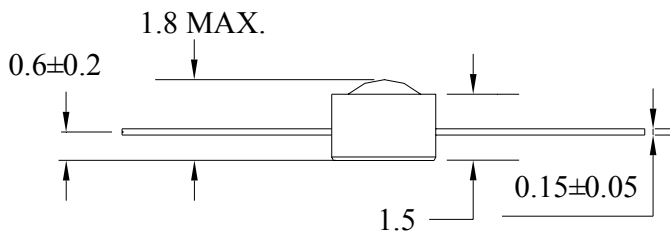

SPECIFICATION

PART NO. : LT4P13-A8

2.2 x 3.0mm SMT LED LAMP

Approved by

Checked by

Prepared by

Tung

Lian

Show

Package Dimensions

Notes:

1. All dimensions are in mm.
2. Tolerance is ±0.25mm unless otherwise noted.

Description

Part No.	LED Chip		Lens Color
	Material	Emitting Color	
LT4P13-A8	GaP/GaP	Red	Water Clear