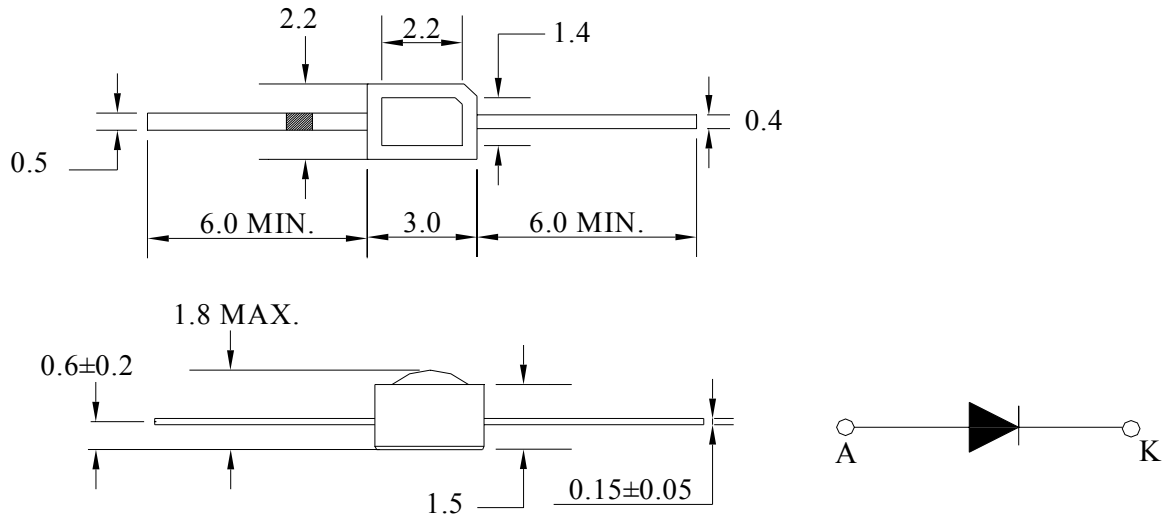

SPECIFICATION

PART NO. : LT4P73-A8

2.2 x 3.0mm SMT LED LAMP

Approved by

Checked by

Prepared by

Tung

Lian

Show

Package Dimensions

Notes:

1. All dimensions are in mm.
2. Tolerance is ± 0.25 mm unless otherwise noted.

Description

Part No.	LED Chip		Lens Color
	Material	Emitting Color	
LT4P73-A8	AlGaAs/GaAs	Super Red	Water Clear