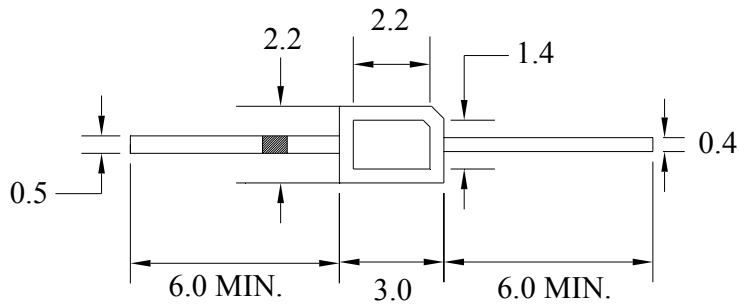

SPECIFICATION

PART NO. : LT4P43-A8

2.2 x 3.0mm SMT LED LAMP

Approved by

Checked by

Prepared by

Tung

Lian

Show

Package Dimensions

Notes:

1. All dimensions are in mm.
2. Tolerance is ± 0.25 mm unless otherwise noted.

Description

Part No.	LED Chip		Lens Color
	Material	Emitting Color	
LT4P43-A8	GaAsP/GaP	Orange	Water Clear