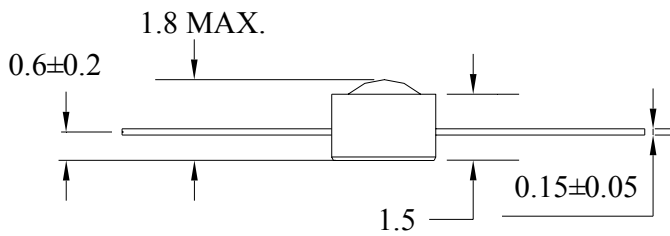

SPECIFICATION

PART NO. : LT4P43-A8

2.2 x 3.0mm SMT LED LAMP

Approved by

Checked by

Prepared by

Tung

Lian

Show

Package Dimensions

Notes:

1. All dimensions are in mm.
2. Tolerance is ± 0.25 mm unless otherwise noted.

Description

Part No.	LED Chip		Lens Color
	Material	Emitting Color	
LT4P43-A8	GaAsP/GaP	Orange	Water Clear