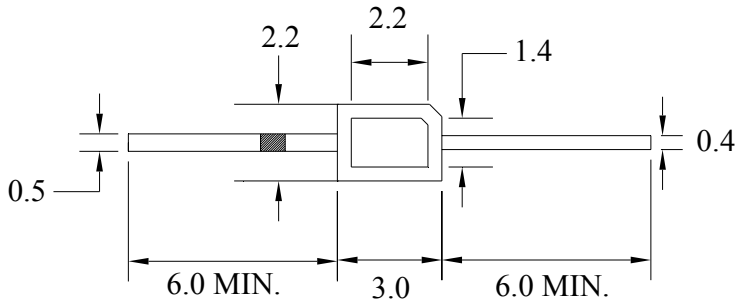

SPECIFICATION

PART NO. : LT4P33-A8

2.2 x 3.0mm SMT LED LAMP

Approved by

Checked by

Prepared by

Tung

Lian

Show

Package Dimensions

Notes:

1. All dimensions are in mm.
2. Tolerance is ± 0.25 mm unless otherwise noted.

Description

Part No.	LED Chip		Lens Color
	Material	Emitting Color	
LT4P33-A8	GaAsP/GaP	Yellow	Water Clear