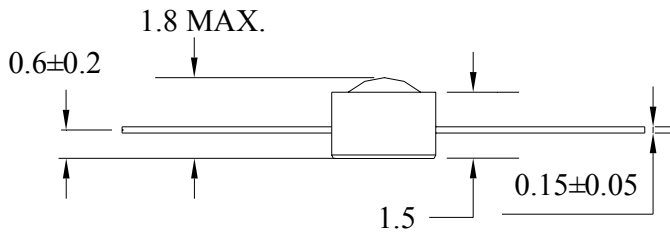

SPECIFICATION

PART NO. : LT4P33-A8

2.2 x 3.0mm SMT LED LAMP

Approved by

Checked by

Prepared by

Tung

Lian

Show

Package Dimensions

Notes:

1. All dimensions are in mm.
2. Tolerance is ± 0.25 mm unless otherwise noted.

Description

Part No.	LED Chip		Lens Color
	Material	Emitting Color	
LT4P33-A8	GaAsP/GaP	Yellow	Water Clear