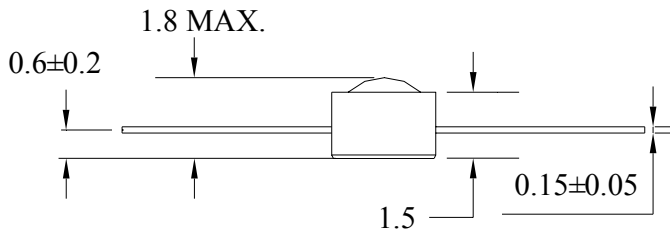

SPECIFICATION

PART NO. : LT4P23-A8

2.2 x 3.0mm SMT LED LAMP

Approved by

Checked by

Prepared by

Tung

Lian

Paul

Package Dimensions

Notes:

1. All dimensions are in mm.
2. Tolerance is ± 0.25 mm unless otherwise noted.

Description

Part No.	LED Chip		Lens Color
	Material	Emitting Color	
LT4P23-A8	GaP/GaP	Green	Water Clear