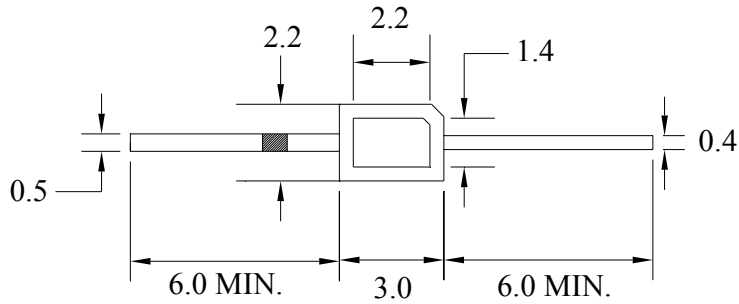

SPECIFICATION

PART NO. : LT4P23-A8

2.2 x 3.0mm SMT LED LAMP

Approved by

Checked by

Prepared by

Tung

Lian

Paul

Package Dimensions

Notes:

1. All dimensions are in mm.
2. Tolerance is ± 0.25 mm unless otherwise noted.

Description

Part No.	LED Chip		Lens Color
	Material	Emitting Color	
LT4P23-A8	GaP/GaP	Green	Water Clear