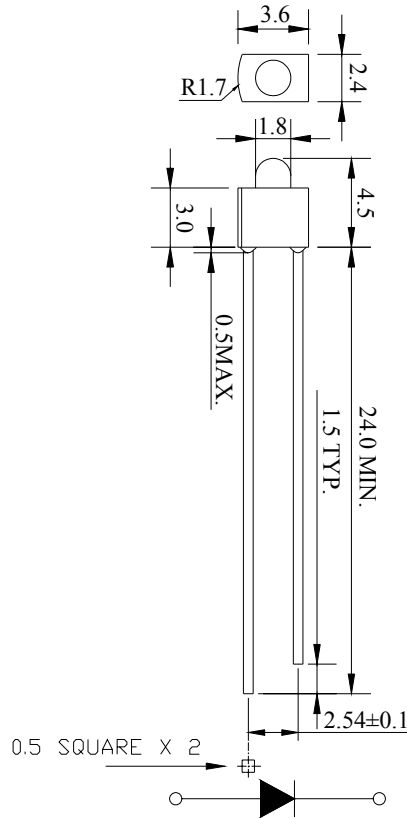

# SPECIFICATION

*PART NO. : LT6N71-45*

**1.8mm ROUND LED LAMP**

Approved by

Checked by

Prepared by

*Tung*

*Yang*

*Haibo*

**Description**

**This super red lamp is made with AlGaAs/GaAs chip and red diffused epoxy resin.**

Notes:

1. All dimensions are in mm.
2. Tolerance is ± 0.25mm unless otherwise noted.

**Description**