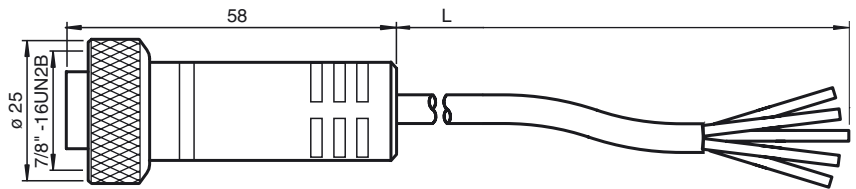

### Model Number

**V95-G-YE1M-STOOW**

Female cordset, 7/8", 5-pin, STOOW cable

### Features

- Thread 7/8"

### Dimensions

#### General specifications

Number of pins	5
Connection 1	socket
Construction type 1	straight
Threading 1	7/8"
Connection 2	cable end