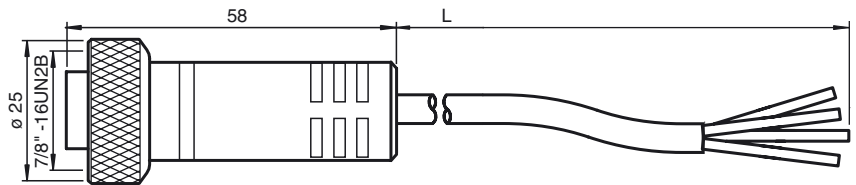

Model Number

V94-G-YE4M-STOOW

Female cordset, 7/8", 4-pin, STOOW cable

Features

- Thread 7/8"

Dimensions

Technical data

General specifications

Number of pins	4
Connection 1	socket
Construction type 1	straight
Threading 1	7/8"
Connection 2	cable end

Electrical specifications

Operating voltage	U_B	max. 600 V
Test voltage		1500 V
Operating current		10 A
Volume resistance		< 5 m Ω

Ambient conditions

Ambient temperature	-40 ... 105 °C (-40 ... 221 °F)
---------------------	---------------------------------

Mechanical specifications

Protection degree	IP67
Material	
Contacts	Cu alloy gold plated
Body	PVC, yellow
Cable	PVC
Slotted nut	clear anodized aluminum
Core insulation	PVC
Cable	fine-strand, flexible
Sheath diameter	Ø 10.7 mm
Bending radius	10 x cable diameter
Color	yellow
Cores	4 x 1.5 mm ² (16 AWG)
Length	L 4 m
Note	STOOW UL Standard