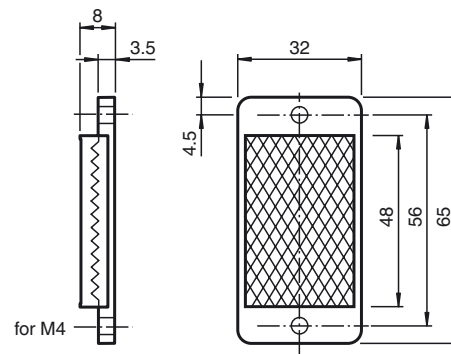

## Dimensions

### Model Number

**REF-H65**

Reflector, rectangular 65 mm x 32 mm,  
mounting holes

### Mechanical specifications

Material PMMA/ABS

Dimensions 65 mm x 32 mm x 8 mm

Mounting mounting holes