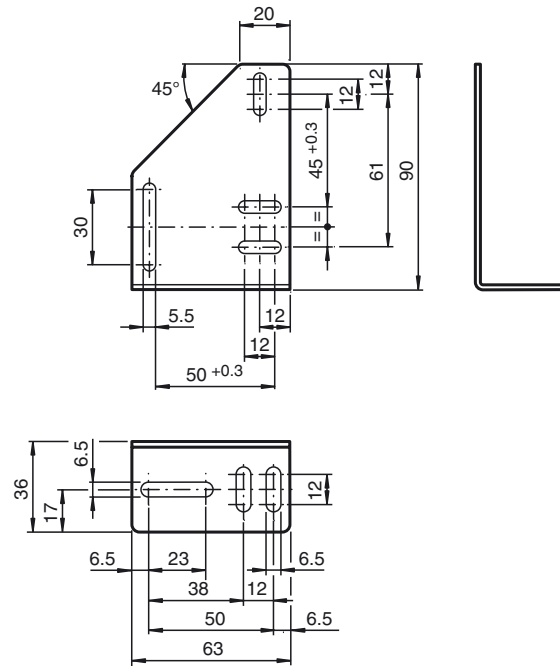

Model Number

OMH-RL36

Mounting bracket

Features

- Mounting bracket
- Simple and fast mounting

Dimensions

Technical data

Mechanical specifications

Material	Metal sheet (steel), zinc-plated
Mass	approx. 95 g
Mounting	Mounting accessories included

Suitable series

Series	RL36 EDM3,5 EDM5 EDM20
--------	---------------------------------

Release date: 2013-01-11 11:02 Date of issue: 2013-01-14 031107_eng.xml