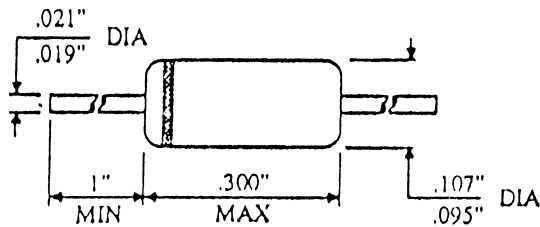

New Jersey Semi-Conductor Products, Inc.

20 STERN AVE.
SPRINGFIELD, NEW JERSEY 07081
U.S.A.

TELEPHONE: (973) 376-2922
(212) 227-6006
FAX: (973) 376-8960

Line No.	PIV	mA	I_r V	I_r μA	@V	Reverse Recovery Time			Part Number
						I_r mA	VR	Rec. to nsec	
34	25	200	1	20	10				1N283
35	30	2.5	1	20	10				1N268
36	30	15	1	300	30				1N56
37	30	30	2	250	40				1N298A
38	30	40	1	100	10				1N145
39	30	100	1	10	10				1N911
40	30	100	1	20	20				1N273
41	30	100	1	20	20				1N497
42	30	100	1	200	100				1N144
43	30	100	1	200	20				1N279
44	35	5	1	10	10				1N54

Electrical Characteristics @ 25 °C, except where noted

MECHANICAL

NJ Semi-Conductors reserves the right to change test conditions, parameter limits and package dimensions without notice. Information furnished by NJ Semi-Conductors is believed to be both accurate and reliable at the time of going to press. However NJ Semi-Conductors assumes no responsibility for any errors or omissions discovered in its use. NJ Semi-Conductors encourages customers to verify that datasheets are current before placing orders.