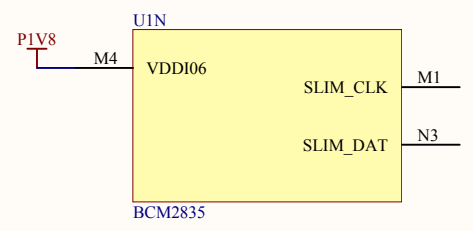

Title BCM2835 CAM JTAG			Hardkernel Co.,LTD. 704 K-center 248-25 Simindae Dongan Anyang Gyeonggido South Korea	
Size: A4	Number: 1	Revision: 0.3		
Date: 2014-07-21	Time: 오전 11:49:48	Sheet of 8		
File: D:\hw\hkl\odp\bcm2835_cam_jtag.SchDoc