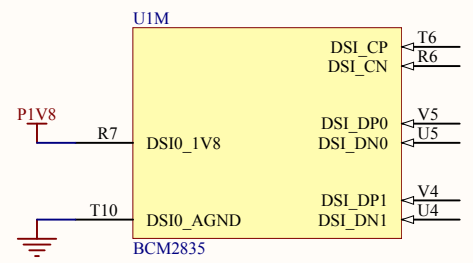

Title BCM2835 CAM JTAG			Hardkernel Co.,LTD. 704 K-center 248-25 Simindae Dongan Anyang Gyeonggido South Korea	
Size: A4	Number: 1	Revision: 0.3		
Date: 2014-07-21	Time: 오전 11:49:48	Sheet of 8		
File: D:\hw\hkl\odp\bcm2835_cam_jtag.SchDoc