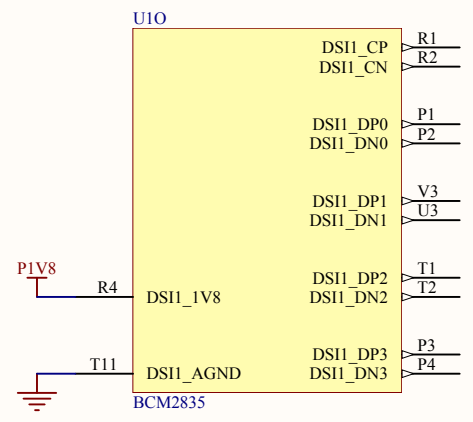

Title BCM2835 CAM JTAG			Hardkernel Co.,LTD. 704 K-center 248-25 Simindae Dongan Anyang Gyeonggido South Korea	
Size: A4	Number: 1	Revision: 0.3		
Date: 2014-07-21	Time: 오전 11:49:48	Sheet of 8		
File: D:\hw\hkl\odp\bcm2835_cam_jtag.SchDoc