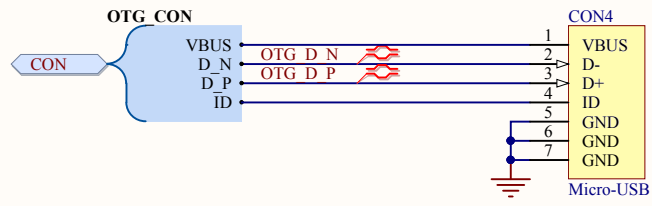

Title CON MicroUSB			<i>Hardkernel Co.,LTD.</i> 704 K-center 248-25 Simindae Dongan Anyang Gyeonggido South Korea	
Size: A4	Number: 1	Revision: 0.3		
Date: 2014-07-21	Time: 오전 11:49:44 Sheet of 8			
File: D:\hw\hkl\odpi\CON_MICROUSB.SchDoc