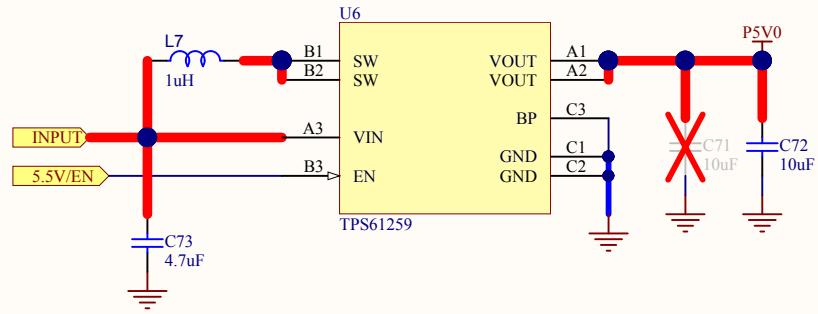

Title PWR TP61259			Hardkernel Co.,LTD. 704 K-center 248-25 Simindae Dongan Anyang Gyeonggido South Korea	
Size: A4	Number: 1	Revision: 0.3		
Date: 2014-07-21	Time: 오전 11:49:44	Sheet of 8		
File: D:\hw\hkl\odp\pwr_TP61259.SchDoc