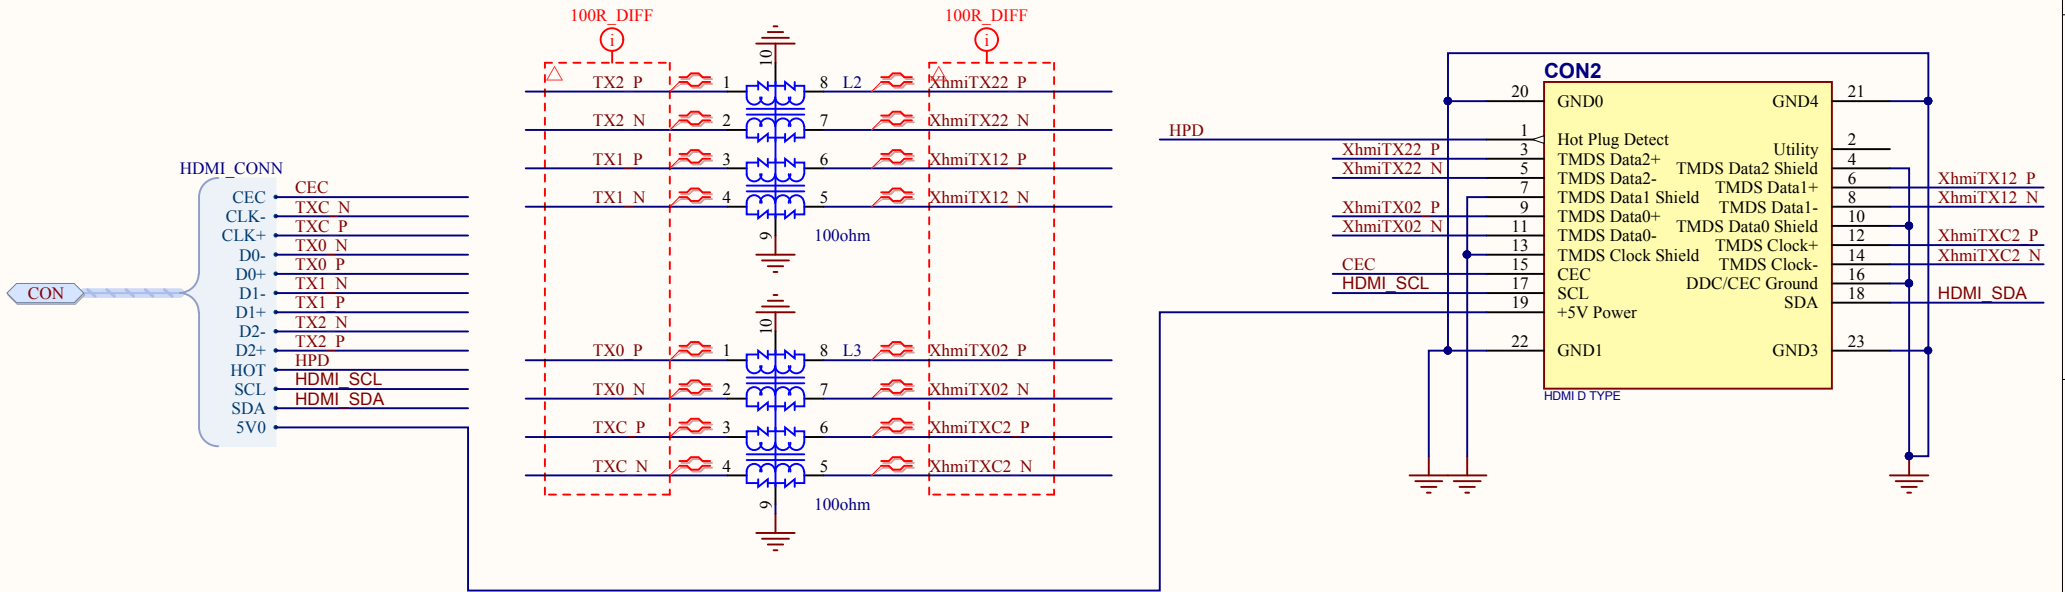

Title HDMI 2C			Hardkernel Co.,LTD. 704 K-center 248-25 Simindae Dongan Anyang Kyeonggi-do South Korea	
Size: A4	Number:2	Revision:0.3		
Date: 2014-07-21	Time: 오전 11:49:43	Sheet 2 of 11		
File: D:\hw\hkl\odpi\HDMI I2C.SchDoc				

Title Micro HDMI Connector			Hardkernel Co.,LTD. 704 K-center 248-25 Simindae Dongangu, Anyang Kyeonggido South Korea		
Size: A4	Number:3	Revision:0.3			
Date: 2014-07-21	Time: 오전 11:49:43	Sheet 3 of 11			
File: D:\hw\hkl\odp\CON HDMI.SchDoc					