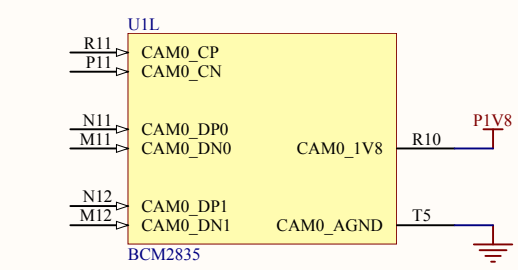

Title BCM2835 CAM JTAG			Hardkernel Co.,LTD. 704 K-center 248-25 Simindae Dongan Anyang Gyeonggido South Korea	
Size: A4	Number: 1	Revision: 0.3		
Date: 2014-07-21	Time: 오전 11:49:48	Sheet of 8		
File: D:\hw\hkl\odp\bcm2835_cam_jtag.SchDoc