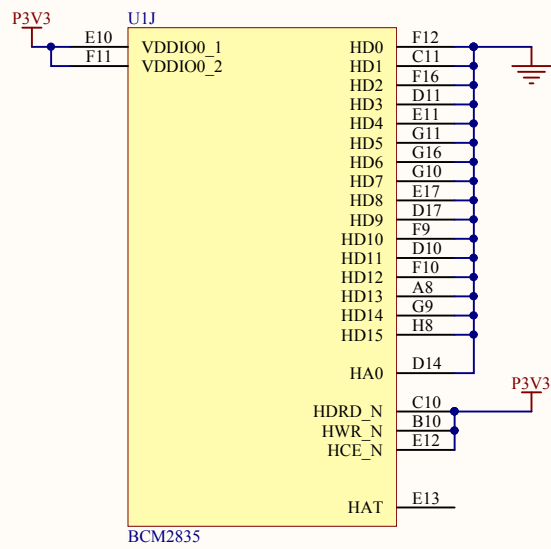

Title BCM2835 CAM JTAG			Hardkernel Co.,LTD. 704 K-center 248-25 Simindae Dongan Anyang Gyeonggido South Korea	
Size: A4	Number: 1	Revision: 0.3		
Date: 2014-07-21	Time: 오전 11:49:48	Sheet of 8		
File: D:\hw\hkl\odp\bcm2835_cam_jtag.SchDoc