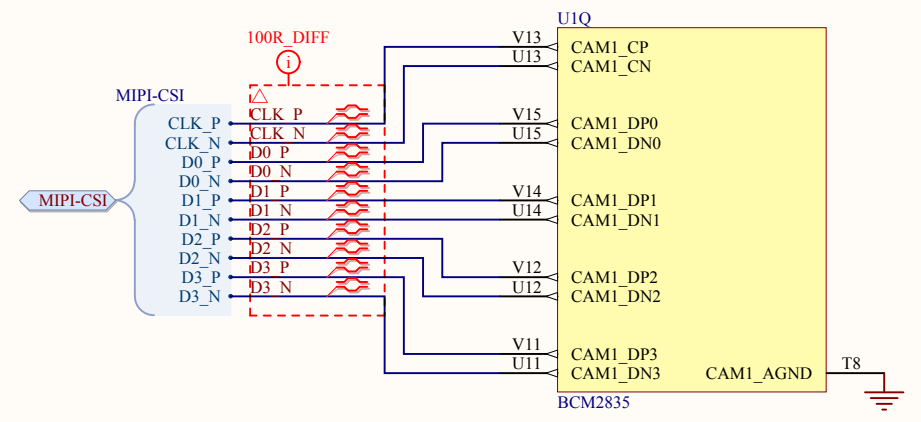

Title BCM2835 CAM JTAG			Hardkernel Co.,LTD. 704 K-center 248-25 Simindae Dongan Anyang Gyeonggido South Korea	
Size: A4	Number: 1	Revision: 0.3		
Date: 2014-07-21	Time: 오전 11:49:48	Sheet of 8		
File: D:\hw\hkl\odp\bcm2835_cam_jtag.SchDoc