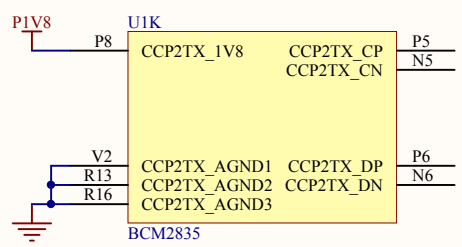

Title BCM2835 CAM JTAG			Hardkernel Co.,LTD. 704 K-center 248-25 Simindae Dongan Anyang Gyeonggido South Korea	
Size: A4	Number: 1	Revision: 0.3		
Date: 2014-07-21	Time: 오전 11:49:48	Sheet of 8		
File: D:\hw\hkl\odp\bcm2835_cam_jtag.SchDoc