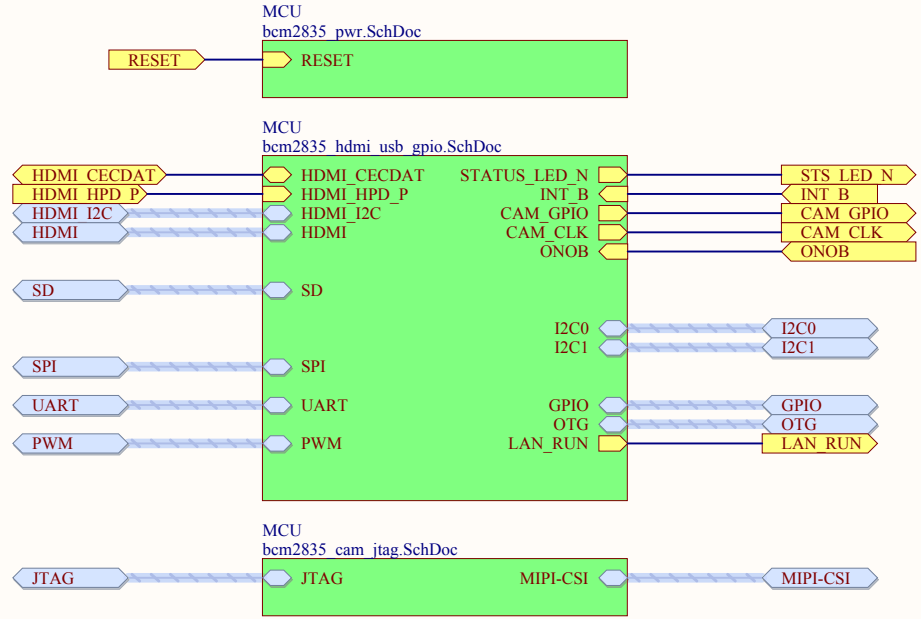

Title HDMI 2C			Hardkernel Co.,LTD. 704 K-center 248-25 Simindae Dongan Anyang Kyeonggi-do South Korea	
Size: A4	Number:2	Revision:0.3		
Date: 2014-07-21	Time: 오전 11:49:43	Sheet 2 of 11		
File: D:\hw\hkl\odpi\HDMI I2C.SchDoc				

Title Micro HDMI Connector			Hardkernel Co.,LTD. 704 K-center 248-25 Simindae Dongangu, Anyang Kyeonggido South Korea		
Size: A4	Number:3	Revision:0.3			
Date: 2014-07-21	Time: 오전 11:49:43	Sheet 3 of 11			
File: D:\hw\hkl\odp\CON HDMI.SchDoc					