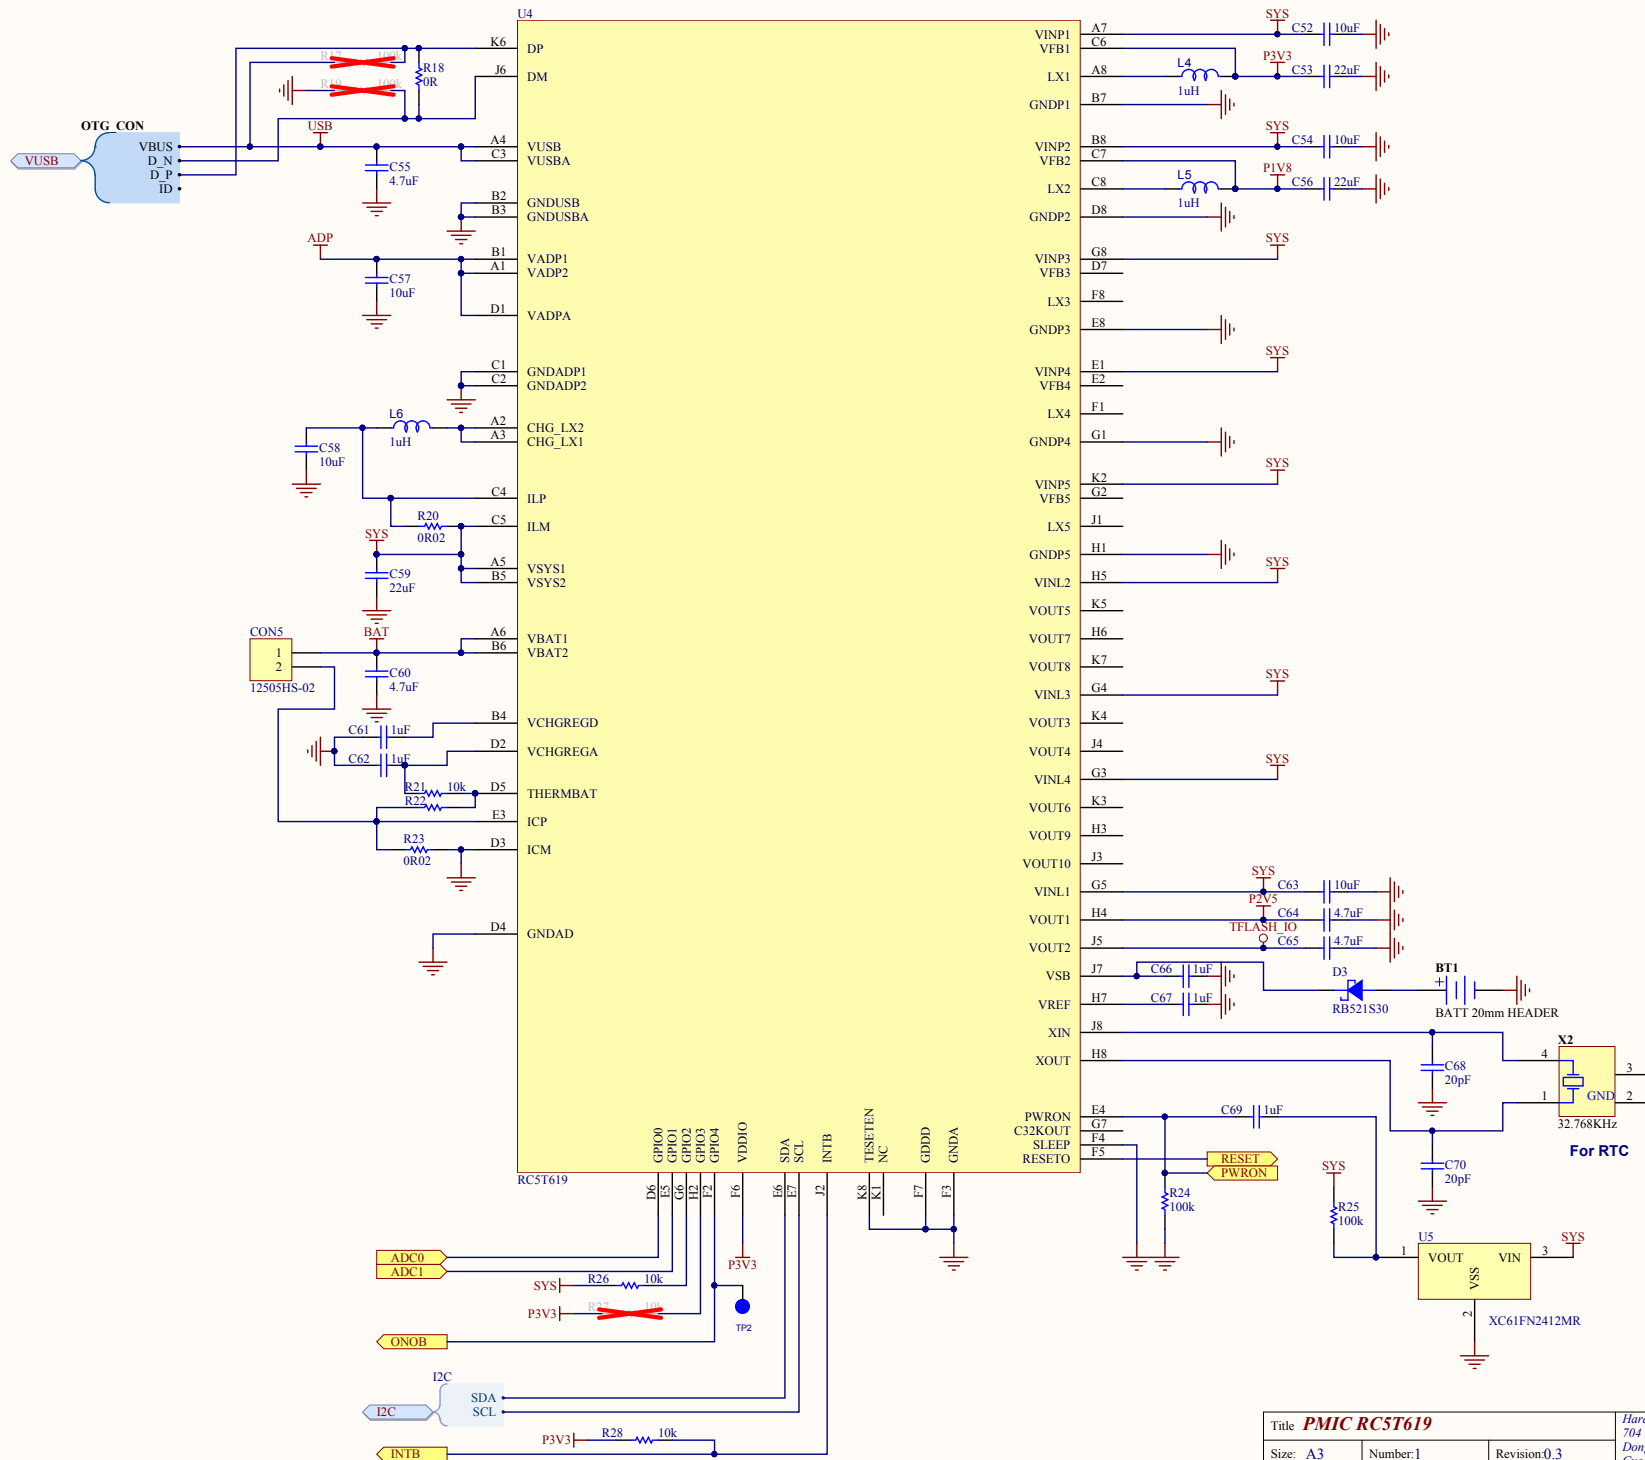

Title PMIC RC5T619		Hardkernel Co.,LTD. 704 K-center 248-25 Simindae Dongan Anyang Gyeonggido South Korea	
Size: A3	Number: 1	Revision: 0.3	ANDROID
Date: 2014-07-21	Time: 2014-07-21 11:49:53	Sheet: 1 of 8	
File: D:\hw\hkl\odp\pmic_rc5t619.SchDoc