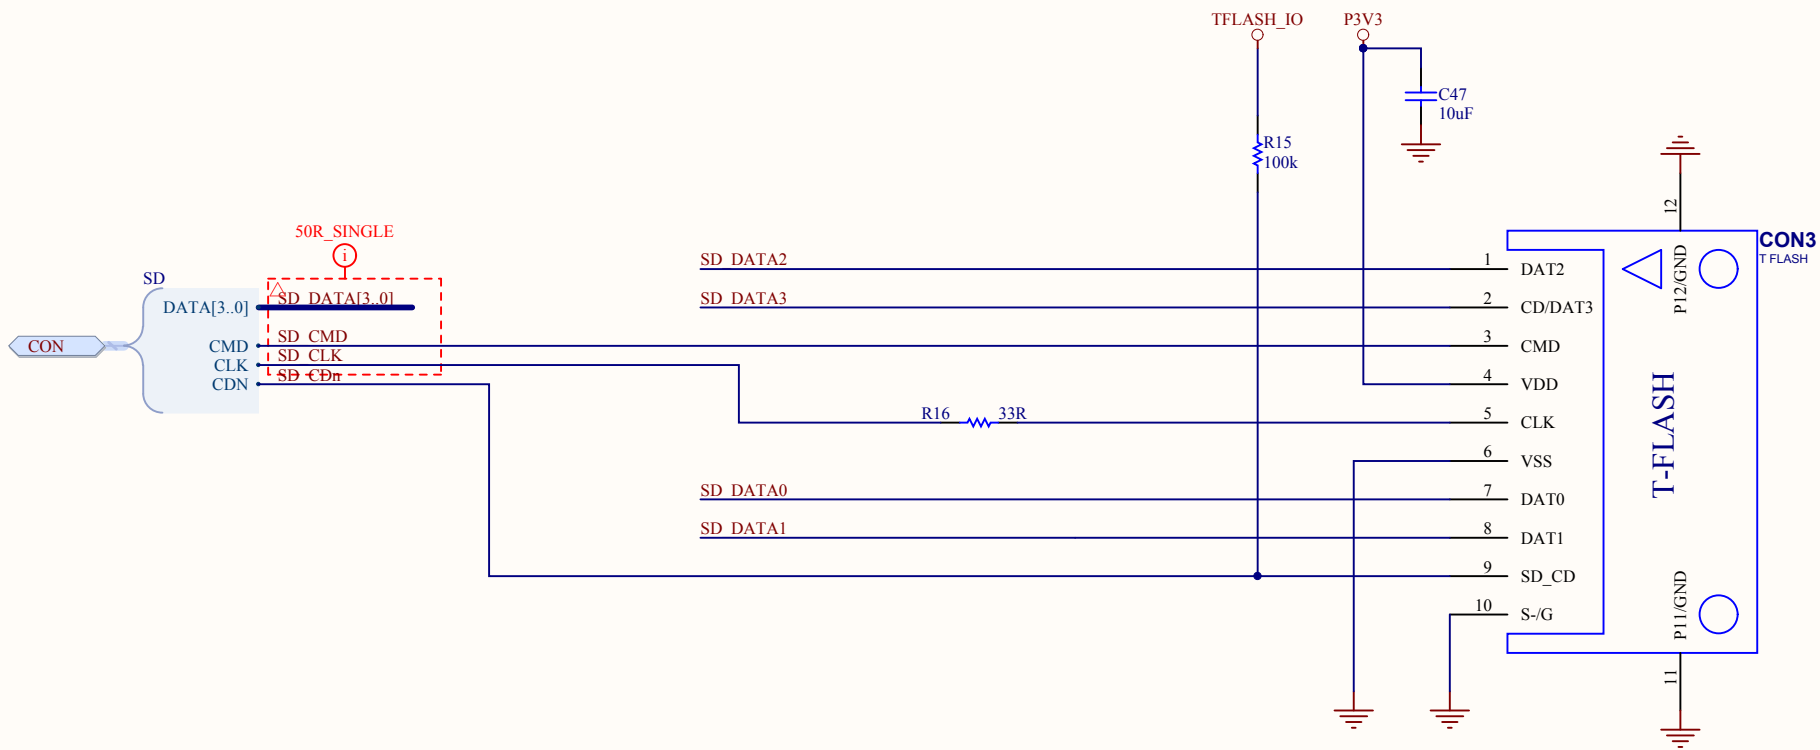

Title Micro SD Socket			Hardkernel Co.,LTD. 704 K-center 248-25 Simindae Dongan Anyang Gyeonggido South Korea	
Size: A4	Number: 1	Revision: 0.3		
Date: 2014-07-21	Time: 오전 11:49:45	Sheet of 8		
File: D:\hw\hkl\odp\CON_MICROSD_HD08-AL00335.SchDoc