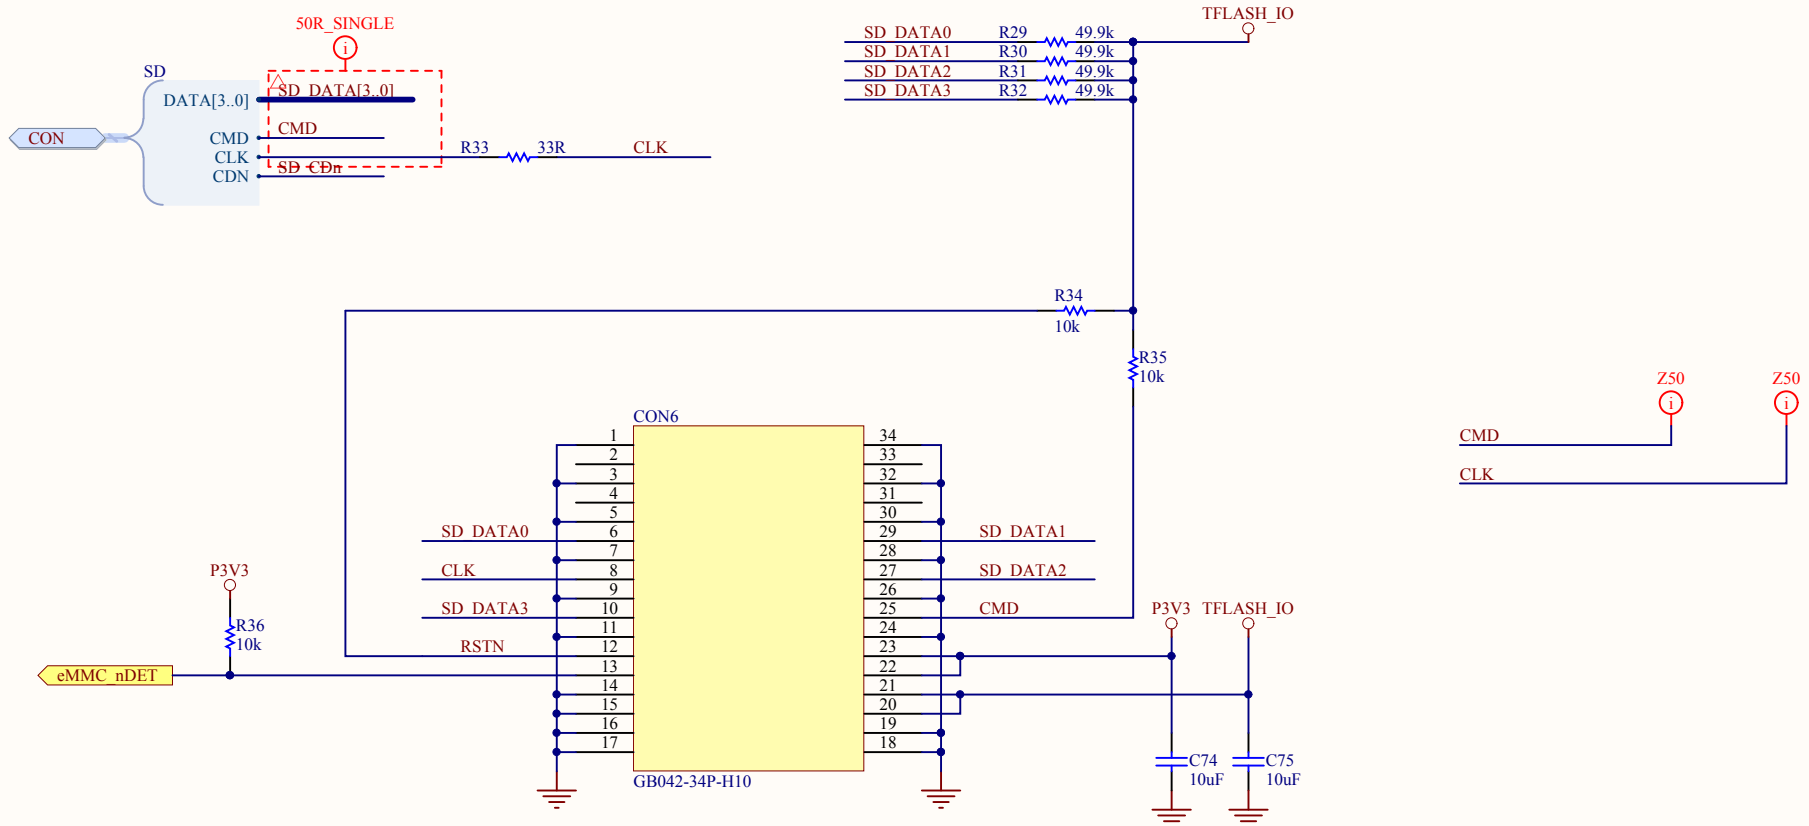

Title CON eMMC			Hardkernel Co.,LTD. 704 K-center 248-25 Simindae Dongan Anyang Gyeonggido South Korea	
Size: A4	Number: 1	Revision: 0.3		
Date: 2014-07-21	Time: 오전 11:49:45	Sheet of 8		
File: D:\hw\hkl\odp\CON_EMMC.SchDoc