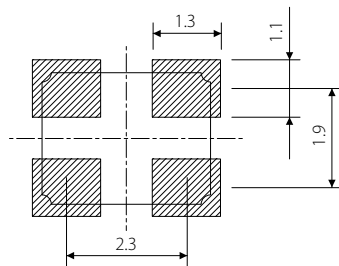

## CGX-32254

Model	CGX-32254
Nominal frequency range	10.000

Example of a Terminal Land Pattern

Maximum marking length		Marking
line1	line2	
4	4	Laser
ex.)		<div style="border: 1px solid black; padding: 5px; display: inline-block;">                 24 . 5 S G A             </div>