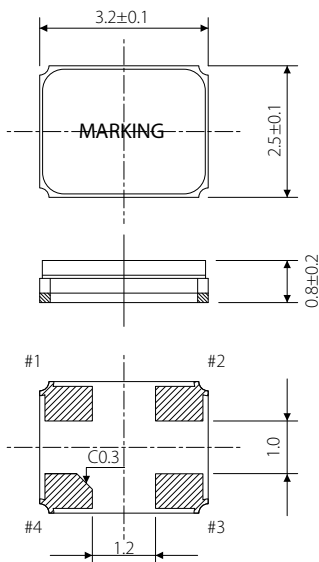

## CGX-32254

Model	CGX-32254
Nominal frequency range	10.000

Example of a Terminal Land Pattern

Maximum marking length		Marking
line1	line2	
4	4	Laser
ex.)		<div style="border: 1px solid black; padding: 5px; display: inline-block;">                 24 . 5 S G A             </div>