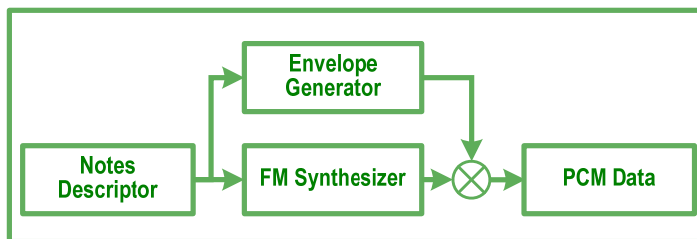

## SPIRIT SP-MIDI Decoder

SP-MIDI stands for Scalable Polyphony Musical Instrument Digital Interface. Scalable Polyphony MIDI was planned as a solution for 3G mobile applications and systems; as an alternative to the fixed 16-note polyphony. For mobile applications, SP-MIDI provides a flexible way for both the system operator and the mobile terminal manufacturer to address various customers' needs. For example, some lower-cost phones have only 16-note polyphony, while higher-priced models have 64-note polyphony. Yet, with this solution, the same content can be played on either phone.

SPIRIT SP-MIDI Decoder is a highly efficient implementation of Scalable Polyphony MIDI standard. The decoder supports both MIDI and SP-MIDI formats.