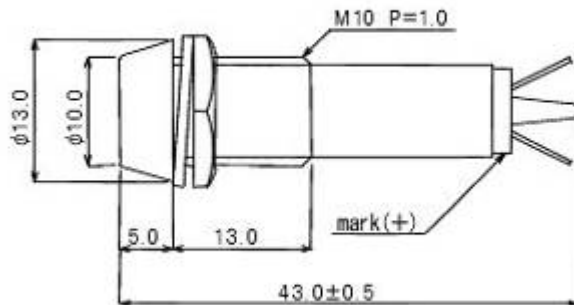

Model 1007 LED

Model LED 1007 has a chrome plated brass body with a polycarbonate lens. Model 1007 have a concave lens. Lens colors available include Red, Green, Yellow, Blue, Clear, and White, Voltages available include 2. Solder terminals are standard. FAST-ON terminals are available on request, Wire leads are available on request.

Package Dimensions

Part Numbers

	COLOR	VOLTAGE	CURRENT	LUMINOUS INTENSITY
LED-1007G-5	GREEN	5	30	32
LED-1007G-12	GREEN	12	30	32
LED-1007G-24	GREEN	24	30	32
LED-1007GBO-5	Green black body	5	30	32
LED-1007GBO-12	Green black body	12	30	32
LED-1007GBO-24	Green black body	24	30	32
LED-1007R-5	RED	5	30	26
LED-1007R-12	RED	12	30	26
LED-1007R-24	RED	24	30	26
LED-1007RBO-5	RED Black Body	5	30	26
LED-1007RBO-12	RED Black Body	12	30	26
LED-1007RBO-24	RED Black Body	24	30	26
LED-1007Y-5	Yellow	5	30	14
LED-1007Y-12	Yellow	12	30	14
LED-1007Y-24	Yellow	24	30	14