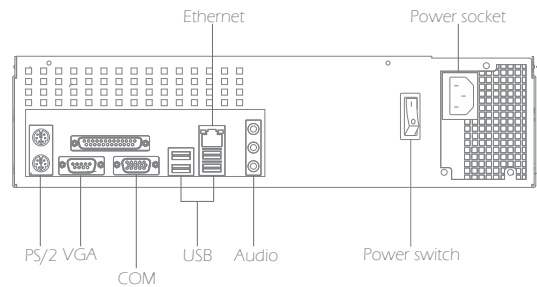

Specifications

Model	HR-RV3401L	HR-RV3402L	HR-RV3403L
Function	Real-time Video Analytics		
Operating system	Windows XP / Windows Vista / Win7		
Supported channels	4 analog cameras*	8 analog cameras / 4 IP-cameras*	16 analog cameras / 8 IP-cameras**
Video input	Multiple DVRs / hDVRs / NVRs		
Configurable schedule	Yes		
Password protection	Follow MatriVideo™ user authority		
Ethernet	1x RJ-4, 10/100/1000Mbps		
VGA output	15 pin female D-SUB		
PS/2 keyboard & mouse	1 / 1		
Parallel port	1		
Serial port	1		
USB	4	6	6
Electric power source	AC 115 ~ 230V	AC 100 ~ 240V	AC 100 ~ 240V
Power output	300W		
Operating temperature	0 ~ 40°C		
Humidity	Max. 65%, non-condensing		
Dimension (mm)	380(L) x 340(W) x 88(H) mm (w/o box)	450(L) x 445(W) x 88(H) mm (w/o box)	450(L) x 445(W) x 88(H) mm (w/o box)
Weight (kg)	6.4 Kg (w/o box)	9.5 Kg (w/o box)	9.5 Kg (w/o box)

Front View

Rear View

HR-RV3401L

HR-RV3402L / HR-RV3403L

COM