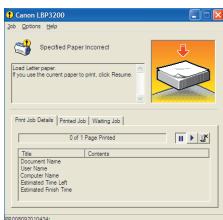

▲ Printing

▲ Paper out

1. **Easy wireless configuration with Microsoft Windows Connect Now***
     The C-6700WG supports Microsoft Windows Connect Now. It simplifies the complicated wireless network initial configuration. The process is very easy. Use the Windows XP Connect Now wizard, save the results on your USB flash thumb drive, and then insert the thumb drive to the C-6700WG. It automatically creates the wireless configuration instantly. Alternatively, the C-6700WG can be configured over a wired LAN connection.
2. Supported only with Windows XP Service Pack 2 or greater

- **Advanced Wireless Security Support**
  64/128 WEP is supported as well as WPA-PSK (TKIP/AES) to securely print, scan or store your data over the wireless network.