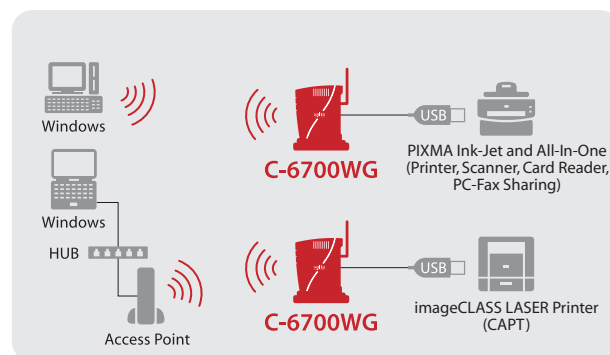

Network diagramm

Specifications

Wireless LAN	IEEE 802.11b/g
Wireless Security	WEP (64/128bit), SSID, WPA-PSK (TKIP/AES), WPA2
Wired LAN	10Base-T, 100Base-TX (Auto Sense)
USB Interface	USB2.0 Hi-Speed (A type) x 1
Operating Systems*	Windows 8.1,8,7/Vista/XP/2000, Windows Server 2003 bis 2012; Mac OS 10.6-10.9
Supported Protocols	TCP/IP
Configuration	Setup Utility, Web Setup, TELNET, Windows Connect Now
Outer Dimensions	W: 36mm x D: 114mm x H: 138mm W: 1.42 x D: 4.49 x H: 5.43 in (Antenna and Stand not included)
Weight	172g / 5.55 oz (Antenna and Stand not included)
Power	AC Power Adapter, AC100-240V 50/60Hz
Power Consumption	Max 9W (DC5V 1.8A)
Content	C-6700WG, AC Power Adapter, CD-ROM (Setup Utility, Manual) Setup Guide, Warranty Card, Stand, Antenna

Utility Software

Device Server Setup	Wizard style quick setup utility
CX Print	Client Software for Windows Printing
SX Virtual Link	For networking USB devices

JQA-QMA2667
sillex technology, Inc.

Canon® is a registered trademark of Canon Inc. sillex technology is a registered trademark of sillex technology, Inc. Other company or product names may be trademarks or registered trademarks of their respective owners. Technical information and specifications are subject to change without notice. © 2009 sillex technology europe GmbH. All rights reserved.

Global sales & support:

Europe Office
sillex technology europe GmbH
+49-2151-650090
Cost-free Hotline Germany:
0800-7453938 (SILEX EU)
www.sillexeurope.com
> contact@sillexeurope.com

Corporate Headquarters
sillex technology, Inc.
+81-774-98-3782
www.sillex.jp
> support@sillex.jp

US Office
sillex technology america, Inc.
+1-801-747-0656
Cost-free Hotline USA:
866-765-8761
www.sillexamerica.com
> contact@sillexamerica.com

China Office
sillex technology beijing, Inc.
+86-10-8497-1430
www.sillex.com.cn
> contact@sillex.com.cn