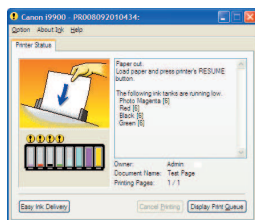

▲ Printing

▲ Ink cartridge empty/
Paper out