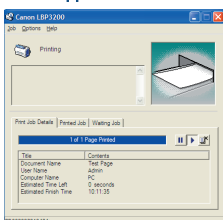

CAPT Supported Laser Printers

▲ Printing