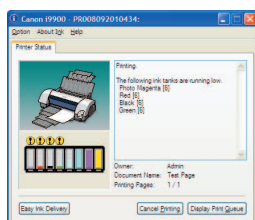

Ideal for sharing Canon Multi-Function and USB printers

Features and benefits

- **Convert your Canon MFP and printers to a shared network resource**
  With the C-6700WG, you can remotely share a Canon USB MFP/printer over the network while at home with your family members or at the office with co-workers.
- **Network printing, scanning, memory card sharing and PC fax.**
  The C-6700WG provides easy wireless network access with full functionalities of the compatible Canon device.
- **Real-time Canon printer status monitoring support**
  The convenience of the Canon status monitoring function is available on the network as if it was locally connected to your PC. You can remotely monitor various defined printer operating conditions such as ink levels and paper empty on a real-time basis.

PIXMA All-In-One Printer

▲ Printing