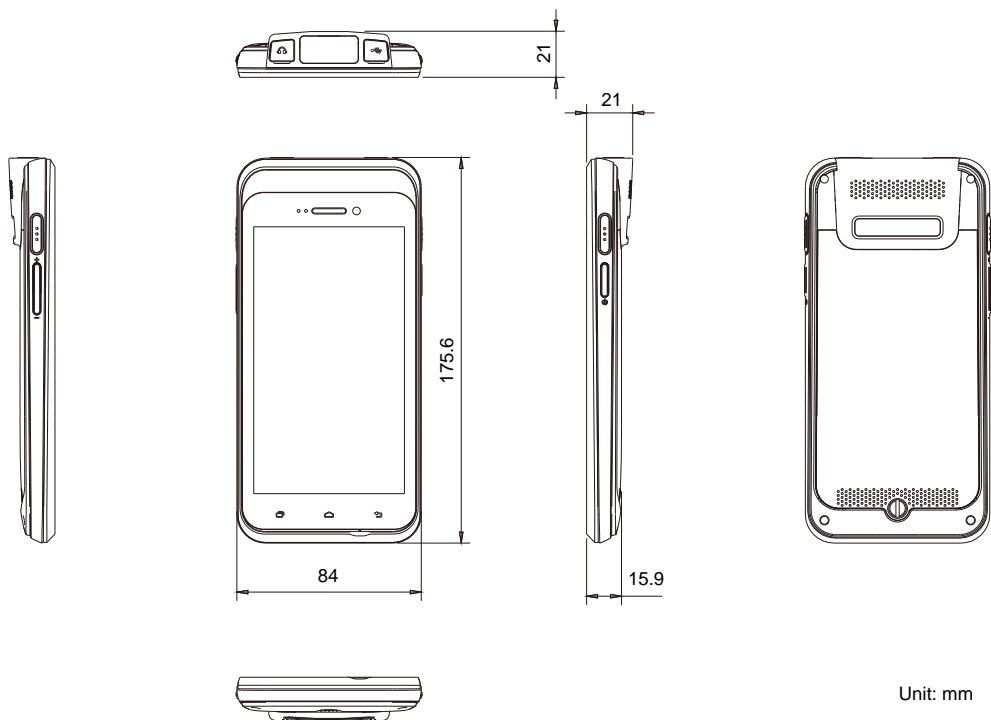

LCD Display

Size/Type	5.5" TFT LCD
Resolution	1280 x 720

Touch Screen

Type	5-point Projected Capacitive Touch screen Corning® Gorilla® glass w/ anti-reflection coating
------	--

I/O Interface

USB Port	1 x micro USB 2.0 port
SD Slot	1 x microSD card slot
SIM Socket	2 x SIM card slots
Expansion	microSDHC

Adapter Input	Input: AC100~240C, 50~60 Hz
---------------	-----------------------------

Adapter Output	DC power output: 5V/1.5A
----------------	--------------------------

Mechanical & Environmental

Operating Temp.	-20°C ~ 60°C, Charging (0°C ~ 45°C)
Storage Temp.	-40°C ~ 70°C
Operating Humidity	95% (non-condensing)
Dimensions (W x D x H)	84.0 x 175.6 x 15.9 mm
Weight	280g (with battery)

Dimensions

Standard Accessories

Universal power adapter

Rechargeable Li-ion battery pack

Earphone

Quick Start Guide

Optional Accessories

D.Dock-G5 Desktop cradle w/ Qi standard wireless charger