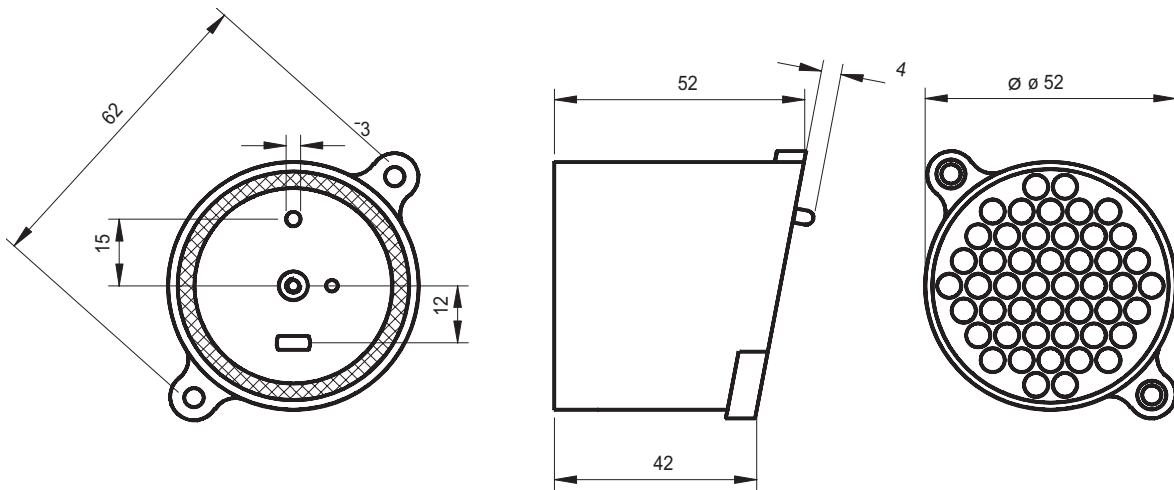

## Sloan LED Cluster in all available Colours C52 / 24 VDC

LED-Colour	LED-Type	Voltage	Consumption	Overall Dimension	Number of built in LED's	Viewing angle	Luminous Intensity of each LED	Wavelength	Part Number
White	L5-W54N-BS	24 VDC	140mA (3.4W)	Ø 52mm	48	20°	9200mcd	Y=0.32/x=0.31	C52-W54N48D
White	L5-W57S	24 VDC	140mA (3.4W)	Ø 52mm	48	15°	3500-4500mcd	Y=0.32/x=0.31	C52-W57S48D
Red	L5-R91H	24 VDC	100mA (2.4W)	Ø 52mm	48	6°	12000-16000mcd	623nm	C52-R91H48D
Blue	L5-B91G	24 VDC	140mA (3.4W)	Ø 52mm	48	15°	4800mcd	470nm	C52-B91G48D
Green	L5-G81N	24 VDC	140mA (3.4W)	Ø 52mm	48	15°	16000mcd	525nm	C52-G81N48D
Bluish-Green	L5-BG1N	24 VDC	140mA (3.4W)	Ø 52mm	48	8°	12000mcd	500nm	C52-BG1N48D
Yellow	L5-Y91H	24 VDC	100mA (2.4W)	Ø 52mm	48	6°	9300mcd	594nm	C52-Y91H48D

## Sloan LED Cluster in all available Colours C52 / 12 VDC

LED-Colour	LED-Type	Voltage	Consumption	Overall Dimension	Number of built in LED's	Viewing angle	Luminous Intensity of each LED	Wavelength	Part Number
White	L5-W54N-BS	12 VDC	270mA (3.3W)	Ø 52mm	48	20°	9200mcd	Y=0.32/x=0.31	C52-W54N48B
White	L5-W57S	12 VDC	270mA (3.3W)	Ø 52mm	48	15°	3500-4500mcd	Y=0.32/x=0.31	C52-W57S48B
Red	L5-R91H	12 VDC	140mA (1.7W)	Ø 52mm	48	6°	12000-16000mcd	623nm	C52-R91H48B
Blue	L5-B91G	12 VDC	270mA (3.3W)	Ø 52mm	48	15°	4800mcd	470nm	C52-B91G48B
Green	L5-G81N	12 VDC	270mA (3.3W)	Ø 52mm	48	15°	16000mcd	525nm	C52-G81N48B
Bluish-Green	L5-BG1N	12 VDC	270mA (3.3W)	Ø 52mm	48	8°	12000mcd	500nm	C52-BG1N48B
Yellow	L5-Y91H	12 VDC	200mA (2.4W)	Ø 52mm	48	6°	9300mcd	594nm	C52-Y91H48B

**Specification:** Operating temperature range: -25°C up to +55°C / resistant to vibrations / Protection IP67 / Long life up to 100000h  
 Standard cable length 500mm / bright light with little generation of heat.