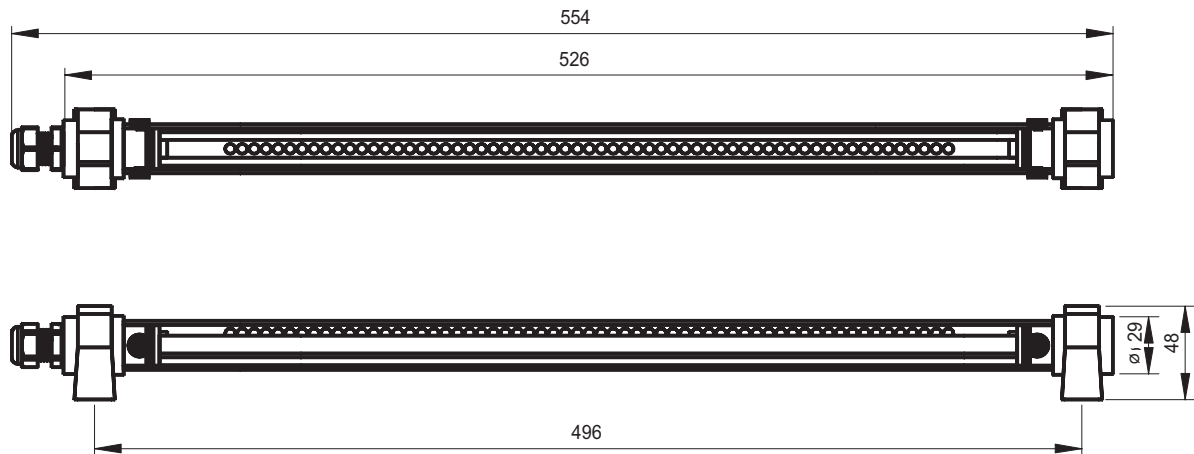

SLOAN AG
 Birnmannsgasse 8
 CH-4009 Basel
 Switzerland
 Tel.: +41 (0) 61 264 10 60
 Fax: +41 (0) 61 264 10 75
 E-Mail: sloan@sloan-basel.com
 www.sloan-basel.com

Sloan LED Tube Light 24 VDC

LED-Colour	LED-Type	Voltage	Consumption	Overall Dimension	Number of built in LED's	Viewing angle	Luminous Intensity of each LED	Wavelength	Part Number
White	L5-W54N-BS	24 VDC	170mA (4W)	554mm	60	20°	9200mcd	Y=0.32/x=0.31	STL-W54S60D
White	L5-W57S	24 VDC	170mA (4W)	554mm	60	15°	3500-4500mcd	Y=0.32/x=0.31	STL-W57S60D
Red	L5-R91H	24 VDC	170mA (4W)	554mm	60	6°	12000-16000mcd	623nm	STL-R91H60D
Blue	L5-B91G	24 VDC	170mA (4W)	554mm	60	15°	4800mcd	470nm	STL-B91G60D
Green	L5-G81N	24 VDC	170mA (4W)	554mm	60	15°	16000mcd	525nm	STL-G81N60D
Bluish-Green	L5-BG1N	24 VDC	170mA (4W)	554mm	60	8°	12000mcd	500nm	STL-BG1N60D
Yellow	L5-Y91H	24 VDC	170mA (4W)	554mm	60	6°	9300mcd	594nm	STL-Y91H60D

Sloan LED Tube Light 12 VDC

LED-Colour	LED-Type	Voltage	Consumption	Overall Dimension	Number of built in LED's	Viewing angle	Luminous Intensity of each LED	Wavelength	Part Number
White	L5-W54N-BS	12 VDC	340mA (4W)	554mm	60	20°	9200mcd	Y=0.32/x=0.31	STL-W54N60B
White	L5-W57S	12 VDC	340mA (4W)	554mm	60	15°	3500-4500mcd	Y=0.32/x=0.31	STL-W57S60B
Red	L5-R91H	12 VDC	340mA (4W)	554mm	60	6°	12000-16000mcd	623nm	STL-R91H60B
Blue	L5-B91G	12 VDC	340mA (4W)	554mm	60	15°	4800mcd	470nm	STL-B91G60B
Green	L5-G81N	12 VDC	340mA (4W)	554mm	60	15°	16000mcd	525nm	STL-G81N60B
Bluish-Green	L5-BG1N	12 VDC	340mA (4W)	554mm	60	8°	12000mcd	500nm	STL-BG1N60B
Yellow	L5-Y91H	12 VDC	340mA (4W)	554mm	60	6°	9300mcd	594nm	STL-Y91H60B