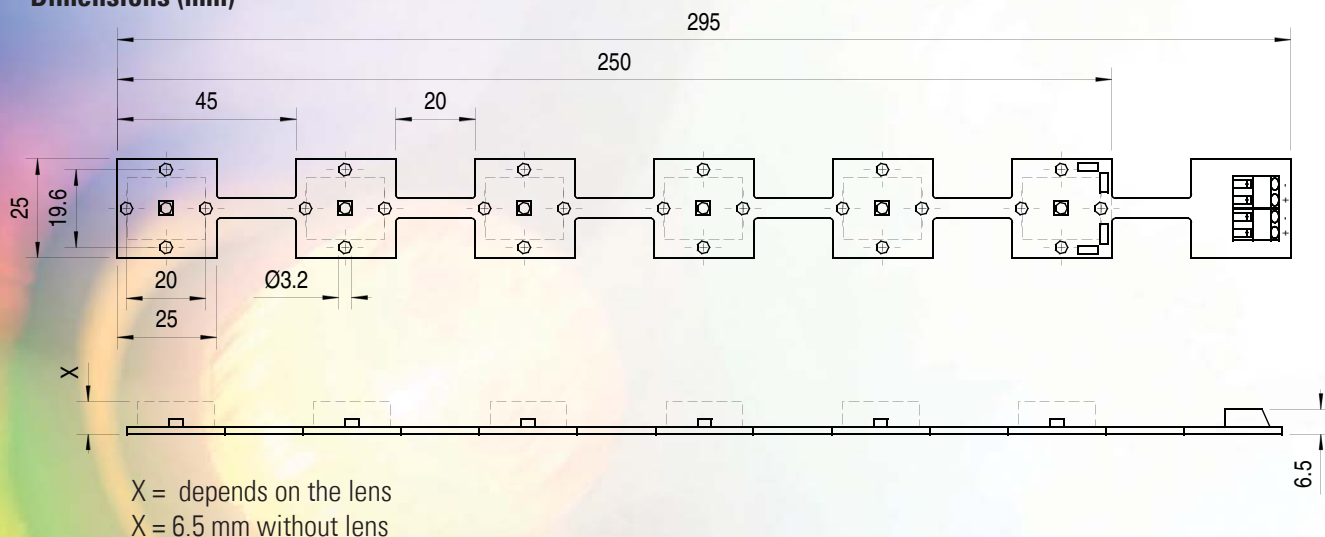

SLOAN LED System Boards

Light strip bendable 201 44 00X

- Equipped with 6 PL6 LED
- Bendable
- 1 x 350 mA
- Light intensity at 1m distance 325 lux (based on cold white 6500K)

Part No.	LED colour	°K/nm
201 44 000	warm white	2900-3000°K
201 44 001	natural white	3700-4000°K
201 44 002	cold white	6000-6500°K
201 44 003	cold white	4700-5000°K
201 44 004	red	618-632 nm
201 44 005	green	520-535 nm
201 44 006	blue	455-475 nm
201 44 007	yellow	585-595 nm

Dimensions (mm)

The design of the SLOAN LED System Boards „Light strip bendable“ allows a flexible adjustment of the illumination. It can be fitted with different lenses.