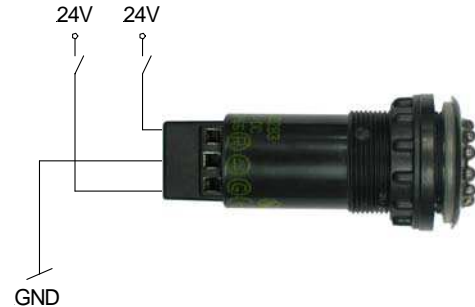

Specifications:

Part-Number	952RG3DZ83
Voltage	24V DC
Current	red=40mA / green=40 mA
Intensity (measured in a distance of 50cm)	red=34.6 lux / green=80.5 lux
Wavelength green	525nm
Wavelength red	634nm
Operating Temperature	-30°C - +60°C
Housing	Thermoplast ABS meets UL94V-0/1,6

Schematic Wiring

Common (-)

Dimensions

1. All specifications according to information from our manufacturers, without additional guarantee on our part
2. All dimensions are in millimetres
3. Tolerance is $\pm 0.25\text{mm}$ unless otherwise specified
4. Specifications are subject to change without notice