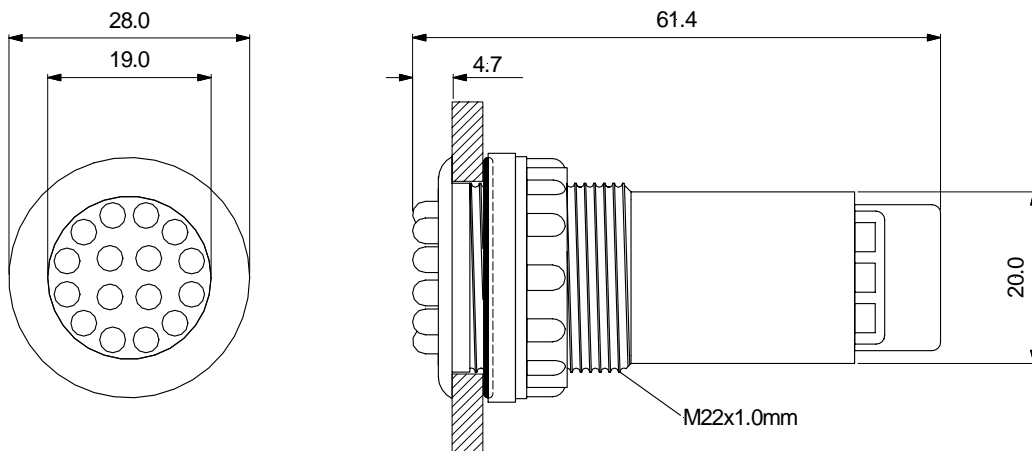

red/green off

green on

red on

red/green on

Specifications:

Part-Number	952RG3DZ83
Voltage	24V DC
Current	red=40mA / green=40 mA
Intensity (measured in a distance of 50cm)	red=34.6 lux / green=80.5 lux
Wavelength green	525nm
Wavelength red	634nm
Operating Temperature	-30°C - +60°C
Housing	Thermoplast ABS meets UL94V-0/1,6

Schematic Wiring

Common (+)

Common (-)

Dimensions

1. All specifications according to information from our manufacturers, without additional guarantee on our part
2. All dimensions are in millimetres
3. Tolerance is $\pm 0.25\text{mm}$ unless otherwise specified
4. Specifications are subject to change without notice