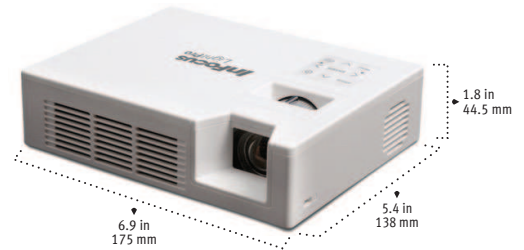

Optional Accessories

Wireless USB module (SP-WIFIUSB-2)
Presenter RF Remote with USB Receiver (HW-PRESENTER-2)
Security Lock (SEC-LOCK-01)
Extended warranties (PROJ-EW1YR-MC, PROJ-EW2YR-MC)
Cables and adapters
Projection screens

Warranty

The IN1146 projector comes standard with a 1-year warranty and a 90-day accessories warranty. Extended product warranty programs are available.

LightPro

InFocus

The New Way to Collaborate

* Product specifications, terms, and offerings are subject to change at any time without notice.