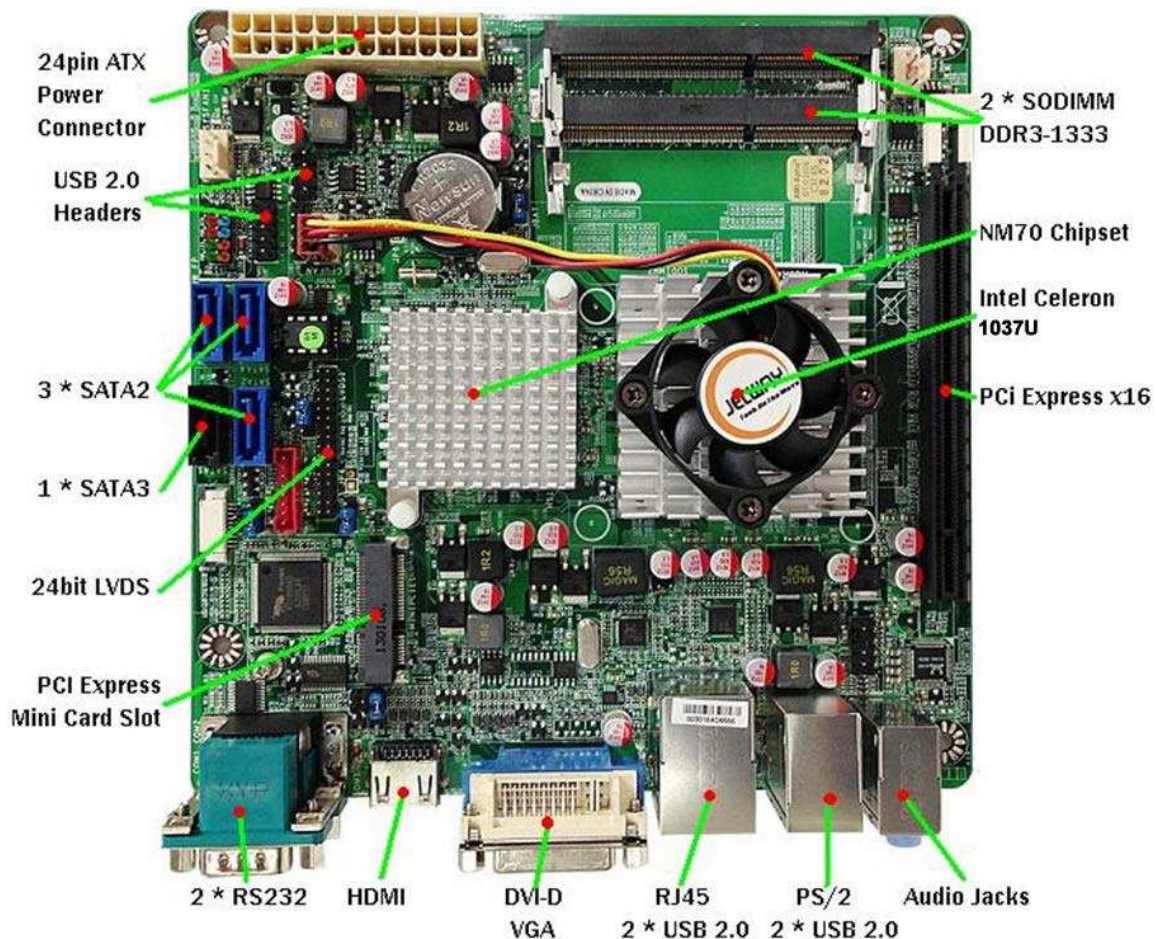

NC9R-1037

Intel Celeron 1037U / Mini-ITX / NM70
Dual Displays / Windows 8 Compatible

Features

1. Intel Celeron 1037U 1.8GHz Dual-Core Processor (17W)
2. Intel NM70 Express Chipset
3. Intel HD 2000 Graphics, DirectX 10.1
4. Dual Independent Displays
5. HDMI, DVI, VGA, LVDS Video Outputs
6. Supports DDR3-1333 SODIMM up to 16GB
7. 1 * SATA3 6Gb/s, 3 SATA2 3Gb/s Ports
8. Gigabit LAN, 5.1 Channel HD Audio
9. PCI Express 2.0 x16 Slot
10. PCI Express Mini Card Slot (half-size)
11. Compatible with Linux, Windows XP, 7, 8
12. Mini-ITX Form Factor (170mm x 170mm)

JNC9R-1037 Specifications

Model / Series	■ NC9R
Part No	■ JNC9R-1037
Processor	■ Intel Celeron 1037U 1.8GHz Dual-Core processor, 17W
Chipset	■ Intel NM70 Express Chipset
Video	■ Intel HD 2000 Graphics, 128/256MB Shared Memory, DirectX 10.1
Memory	■ 2 * 204-pin DDR3-1333 SODIMM up to 16GB total
Expansion Slots	■ 1 * PCI Express 2.0 x16 ■ 1 * PCI Express Mini Card slot (half-size)
Storage	■ 1 * SATA3 6Gb/s port , 3 * SATA2 3Gb/s ports
Audio	■ Realtek ALC662 5.1 Channel HD Audio
Network	■ Realtek RTL8111F Gigabit LAN
Other Features	■ Support ACPI S3, CPU Smart FAN, Watchdog Timer 10-255 min/sec
Rear Panel I/O	■ 4 * USB 2.0 Ports ■ 1 * RJ-45 Port ■ 2 * Serial Ports ■ 1 * HDMI ■ 1 * DVI-D ■ 1 * VGA ■ 3 * Audio Jacks (Line In, Line Out, Mic In) ■ 1 * PS/2 Mouse/Keyboard port
Internal I/O	■ 2 * USB Headers for 3 * USB 2.0 Ports ■ CPU Fan connector, 2 * SYSFAN connectors ■ 1 * 24-bit Dual channel LVDS & Inverter ■ 24-pin ATX Power connector
BIOS	■ AMI UEFI 32MB DIP Flash ROM
Box Contents	■ NC9R Motherboard, SATA Cable, Manual, DVD Driver Disk, I/O Shield
Certification	■ CE, FCC, RoHS, ErP
Temperature	■ Operating Temperature 0~40 ° C, Storage Temperature -20-85 ° C
Form Factor	■ Mini-ITX Form Factor (170mm x 170mm)
Warranty	■ 2 Years Limited Warranty