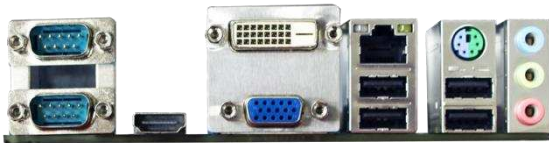

NC9R-1037

Intel Celeron 1037U / Mini-ITX / NM70
Dual Displays / Windows 8 Compatible

Features

1. Intel Celeron 1037U 1.8GHz Dual-Core Processor (17W)
2. Intel NM70 Express Chipset
3. Intel HD 2000 Graphics, DirectX 10.1
4. Dual Independent Displays
5. HDMI, DVI, VGA, LVDS Video Outputs
6. Supports DDR3-1333 SODIMM up to 16GB
7. 1 * SATA3 6Gb/s, 3 SATA2 3Gb/s Ports
8. Gigabit LAN, 5.1 Channel HD Audio
9. PCI Express 2.0 x16 Slot
10. PCI Express Mini Card Slot (half-size)
11. Compatible with Linux, Windows XP, 7, 8
12. Mini-ITX Form Factor (170mm x 170mm)

JNC9R-1037 Specifications

Model / Series	■ NC9R
Part No	■ JNC9R-1037
Processor	■ Intel Celeron 1037U 1.8GHz Dual-Core processor, 17W
Chipset	■ Intel NM70 Express Chipset
Video	■ Intel HD 2000 Graphics, 128/256MB Shared Memory, DirectX 10.1
Memory	■ 2 * 204-pin DDR3-1333 SODIMM up to 16GB total
Expansion Slots	■ 1 * PCI Express 2.0 x16 ■ 1 * PCI Express Mini Card slot (half-size)
Storage	■ 1 * SATA3 6Gb/s port , 3 * SATA2 3Gb/s ports
Audio	■ Realtek ALC662 5.1 Channel HD Audio
Network	■ Realtek RTL8111F Gigabit LAN
Other Features	■ Support ACPI S3, CPU Smart FAN, Watchdog Timer 10-255 min/sec
Rear Panel I/O	■ 4 * USB 2.0 Ports ■ 1 * RJ-45 Port ■ 2 * Serial Ports ■ 1 * HDMI ■ 1 * DVI-D ■ 1 * VGA ■ 3 * Audio Jacks (Line In, Line Out, Mic In) ■ 1 * PS/2 Mouse/Keyboard port
Internal I/O	■ 2 * USB Headers for 3 * USB 2.0 Ports ■ CPU Fan connector, 2 * SYSFAN connectors ■ 1 * 24-bit Dual channel LVDS & Inverter ■ 24-pin ATX Power connector
BIOS	■ AMI UEFI 32MB DIP Flash ROM
Box Contents	■ NC9R Motherboard, SATA Cable, Manual, DVD Driver Disk, I/O Shield
Certification	■ CE, FCC, RoHS, ErP
Temperature	■ Operating Temperature 0~40 ° C, Storage Temperature -20-85 ° C
Form Factor	■ Mini-ITX Form Factor (170mm x 170mm)
Warranty	■ 2 Years Limited Warranty