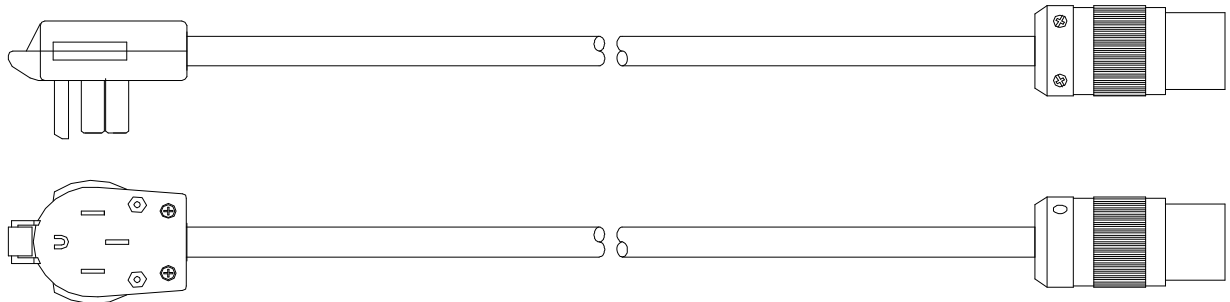

PRODUCT SPECIFICATION

CATALOG NUMBER: See table below
DESCRIPTION: 10/4 SEOOW adapter cord with 125/250V range plug and twist-to-lock 30A cord connector

CONSTRUCTION PARAMETERS:

Cable type: 10/4 SEOOW
Conductors: 10 ga bare copper, 104/30 stranding
Jacket material: TPE, black
Overall cable O.D. (nom): 0.705 in.
Cord rating: Extra Hard Usage per the National Electrical Code

Note: Plug style may vary

Cord length (nom): See table below
Attachment plug configuration: NEMA 14-50P (range plug)
Cord connector configuration: NEMA L14-30R twist-to-lock
Plug material: PVC, black
Cord connector material: Nylon, white body with black backshell

ELECTRICAL AND PHYSICAL PROPERTIES:

Cable temperature rating: -50 to +105 °C
Nominal operating voltage: 125/250 VAC
Maximum operating current: 30A

CATALOG NUMBERS:

| Catalog number | Length |
|----------------|--------|
| 01864 | 10 ft |