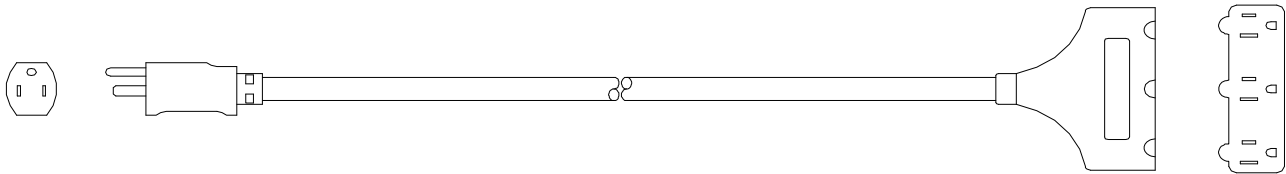

PRODUCT SPECIFICATION

CATALOG NUMBER: 03482
DESCRIPTION: POLAR/SOLAR Plus™ SEOW adapter cord with Tri-Source® three outlet cord connector with power indicator light
APPROVALS: UL Listed Adapter Cord Set; CUL Listed or CSA Certified

CONSTRUCTION PARAMETERS:

Gauge: 12/3
Conductor: 65/30 BC
Cable jacket material: TPE, yellow
Overall cable O.D. (nom): 0.585 in
Cord rating: Extra Hard Usage per the National Electrical Code
Cable legend type: Indent print

Note: Plug and connector style may vary

Cord set length: 2 ft
Attachment plug configuration: NEMA 5-15P
Cord connector configuration: NEMA 5-15R x 3
Plug and connector material: Clear PVC, with neon power indicator lamp in the cord connector