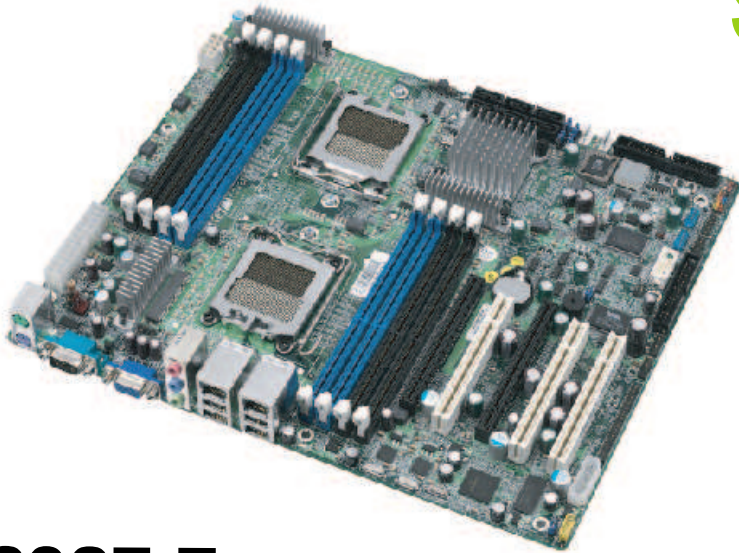

2-Socket Server Solution

S2927-E

S2927A2NRF-E / S2927G2NR-E

2-socket AMD Opteron™ server/ workstation platform with ATX footprint

- Dual LGA 1207 sockets support up to (2) AMD 45nm Quad-Core Opteron™ 2300 series processors
- Support AMD Dual Dynamic Power Management (DDPM) feature
- nVIDIA nForce® Professional 3600 + 3050 (NFP 3600 + NFP3050)
- (8) 240-pin DDR2 DIMM slots support up to 64GB registered DDR2 800/667/533/400 w/ ECC memory
- (1) PCI-E x16 slot
- (1) PCI-E x16 slot (w/ x8 link)
- (3) PCI 32/33MHz slots
- (6) SATA-II ports w/ RAID 0, 1, 0+1, 5 support
- (2) GbE LAN
- Onboard Audio Codec and Firewire 1394a controller (S2927A2NRF-E)
- Small form factor (12" x 10.2") with ATX footprint