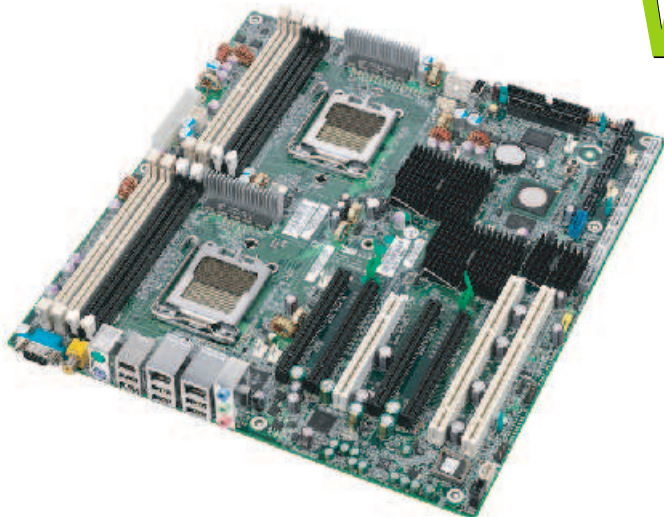

2-Socket Server / Workstation Solution

S2915-E

S2915WA2NRF-E / S2915A2NRF-E

2-socket AMD Opteron™ high-end workstation platform

- Dual LGA 1207 sockets support up to (2) AMD 45nm Quad-Core Opteron™ 2300 series processors
- Support AMD Dual Dynamic Power Management (DDPM) feature
- nVIDIA nForce® Professional 3600 + 3050 (NFP 3600 + NFP3050)
- (8) 240-pin DDR2 DIMM slots support up to 64GB registered DDR2 800/667/533/400 w/ ECC memory
- (2) PCI-E x16 slots
- (2) PCI-E x16 slots (w/ x8 link)
- (2) PCI-X 64/133MHz slots
- (1) PCI 32/33MHz slot
- (8) SAS ports w/ RAID 0, 1, 1E support (S2915WA2NRF-E)
- (6) SATA-II ports w/ RAID 0, 1, 0+1, 5 support
- (2) GbE LAN
- Onboard Audio Codec and Firewire 1394a controller
- EATX (12" x 13") form factor