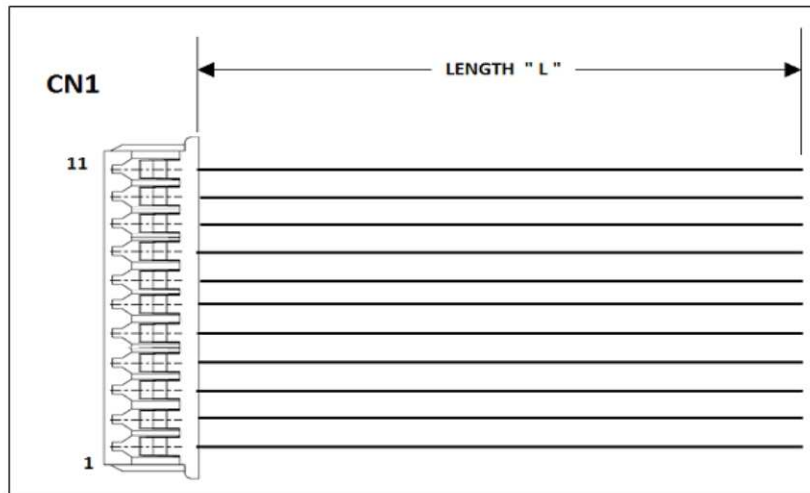

<u>CN1</u>	<u>COLOR</u>
1	Black
2	White
3	White
4	White
5	White
6	White
7	White
8	White
9	White
10	White
11	White

**CN1 = MOLEX 51021-1100**  
**TERMINAL: MOLEX 50079-8000**

**Length "L" = 17.75" +/- 0.25"**

**WIRE = UL1061 AWG 28(7)**

DWG BY: PT	DATE: 2/21/13	DRAWINGS ARE NOT TO SCALE. ALL DIMENSIONS ARE IN INCHES UNLESS OTHERWISE SPECIFIED. ALL TOLERANCES ARE +/- 0.50" UNLESS OTHERWISE SPECIFIED
CHK BY: MHB	DATE: 2/21/13	
APPR: MHB	DATE: 2/21/13	