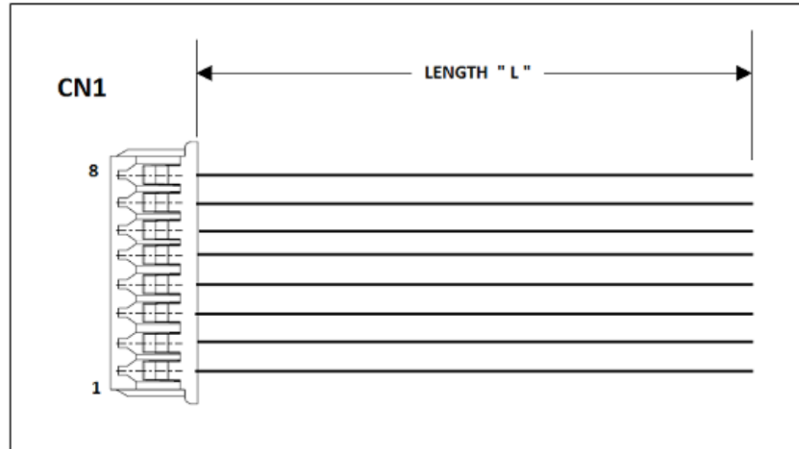

CN1 COLOR

- 1 Black
- 2 White
- 3 White
- 4 White
- 5 White
- 6 White
- 7 White
- 8 White

CN1 = MOLEX 51021-0800
TERMINAL: MOLEX 50079-8000

Length "L" = 17.75" +/- 0.25"

WIRE = UL1061 AWG 28(7)

DWG BY: PT	DATE: 2/21/13	DRAWINGS ARE NOT TO SCALE. ALL DIMENSIONS ARE IN INCHES UNLESS OTHERWISE SPECIFIED. ALL TOLERANCES ARE +/- 0.50" UNLESS OTHERWISE SPECIFIED
CHK BY: MHB	DATE: 2/21/13	
APPR: MHB	DATE: 2/21/13	