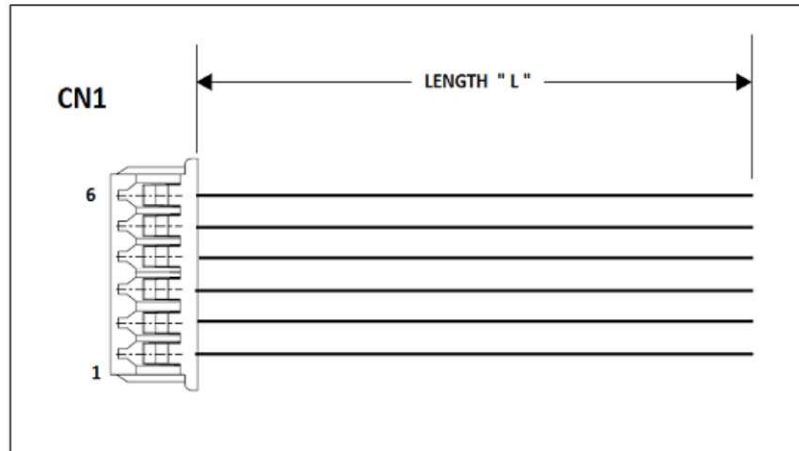

CN1 COLOR

- 1 Black
- 2 White
- 3 White
- 4 White
- 5 White
- 6 White

CN1 = MOLEX 51021-0600
TERMINAL: MOLEX 50079-8000

Length "L" = 17.75" +/- 0.25"

WIRE = UL1061 AWG 28(7)

DWG BY: PT	DATE: 2/21/13	DRAWINGS ARE NOT TO SCALE. ALL DIMENSIONS ARE IN INCHES UNLESS OTHERWISE SPECIFIED. ALL TOLERANCES ARE +/- 0.50" UNLESS OTHERWISE SPECIFIED
CHK BY: MHB	DATE: 2/21/13	
APPR: MHB	DATE: 2/21/13	