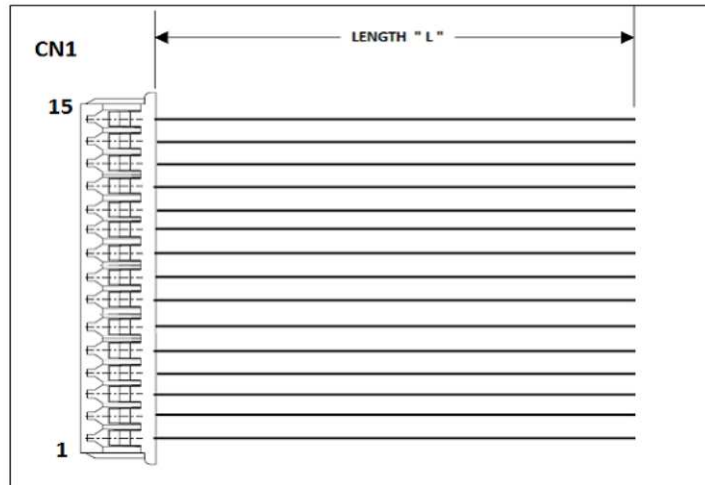

CN1	COLOR
1	Black
2	White
3	White
4	White
5	White
6	White
7	White
8	White
9	White
10	White
11	White
12	White
13	White
14	White
15	White

CN1 = MOLEX 51021-1500
TERMINAL: MOLEX 50079-8000

Length "L" = 17.75" +/- 0.25"

WIRE = UL1061 AWG 28(7)

DWG BY: PT	DATE: 2/21/13	DRAWINGS ARE NOT TO SCALE. ALL DIMENSIONS ARE IN INCHES UNLESS OTHERWISE SPECIFIED. ALL TOLERANCES ARE +/- 0.50" UNLESS OTHERWISE SPECIFIED
CHK BY: MHB	DATE: 2/21/13	
APPR: MHB	DATE: 2/21/13	