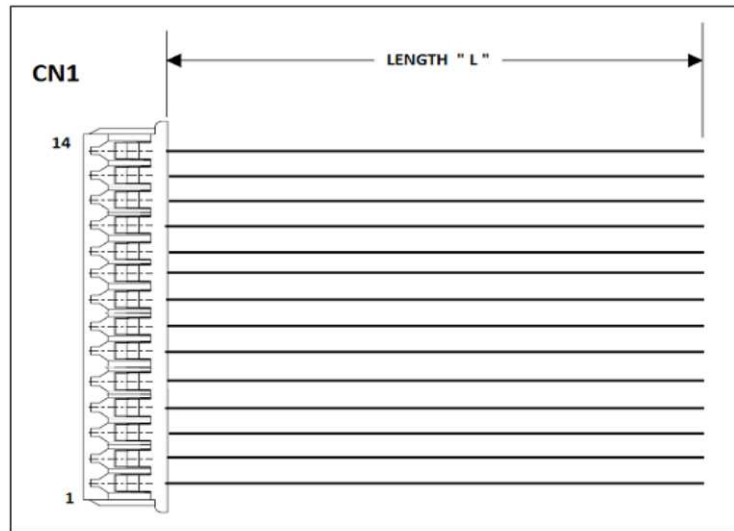

CN1 COLOR

1	Black
2	White
3	White
4	White
5	White
6	White
7	White
8	White
9	White
10	White
11	White
12	White
13	White
14	White

CN1 = MOLEX 51021-1400
TERMINAL: MOLEX 50079-8000

Length "L" = 17.75" +/- 0.25"

WIRE = UL1061 AWG 28(7)

DWG BY: PT	DATE: 2/21/13	DRAWINGS ARE NOT TO SCALE. ALL DIMENSIONS ARE IN INCHES UNLESS OTHERWISE SPECIFIED. ALL TOLERANCES ARE +/- 0.50" UNLESS OTHERWISE SPECIFIED
CHK BY: MHB	DATE: 2/21/13	
APPR: MHB	DATE: 2/21/13	