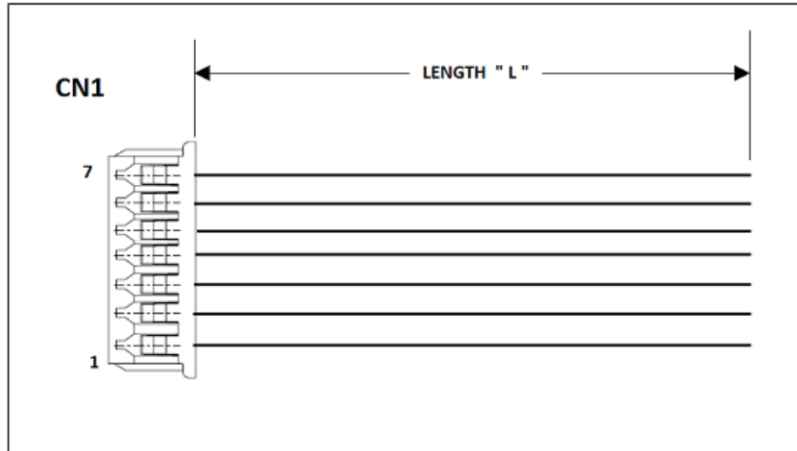

CN1 COLOR

- 1 Black
- 2 White
- 3 White
- 4 White
- 5 White
- 6 White
- 7 White

CN1 = MOLEX 51021-0700
TERMINAL: MOLEX 50079-8000

Length "L" = 17.75" +/- 0.25"

WIRE = UL1061 AWG 28(7)

DWG BY: PT	DATE: 2/21/13	DRAWINGS ARE NOT TO SCALE. ALL DIMENSIONS ARE IN INCHES UNLESS OTHERWISE SPECIFIED. ALL TOLERANCES ARE +/- 0.50" UNLESS OTHERWISE SPECIFIED
CHK BY: MHB	DATE: 2/21/13	
APPR: MHB	DATE: 2/21/13	