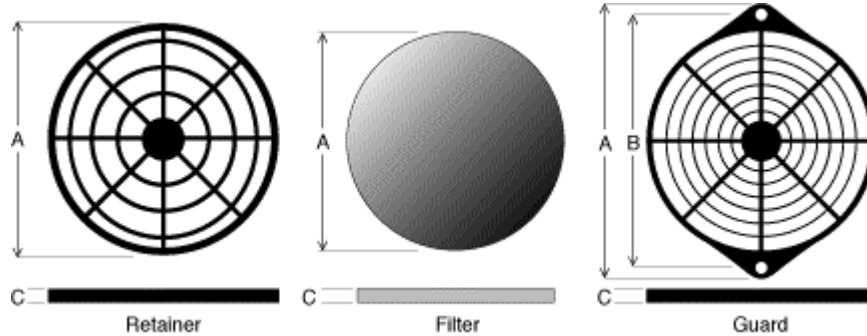

## 162mm. Filter Assemblies

### FITS FAN SIZE 6.77" (172MM.)

<b>PART NUMBER</b>	<b>DESCRIPTION</b>	<b>A</b>	<b>B</b>	<b>C</b>
SC162-P15/45	Retainer, Filter, Guard 45PPI	7.06" 179.3mm	6.38" 162.0mm	0.31" 7.9mm
SC162-P15/60	Retainer, Filter, Guard 60PPI	7.06" 179.3mm	6.38" 162.0mm	0.31" 7.9mm
SC162-P10	Guard	7.06" 179.3mm	6.38" 162.0mm	0.31" 7.9mm
SC162-P05	Retainer	5.98" 151.9mm	—	0.18" 4.6mm
SC162-M	Filter Media - 45, & 60PPI	5.93" 150.6mm	—	0.12" 3.0mm